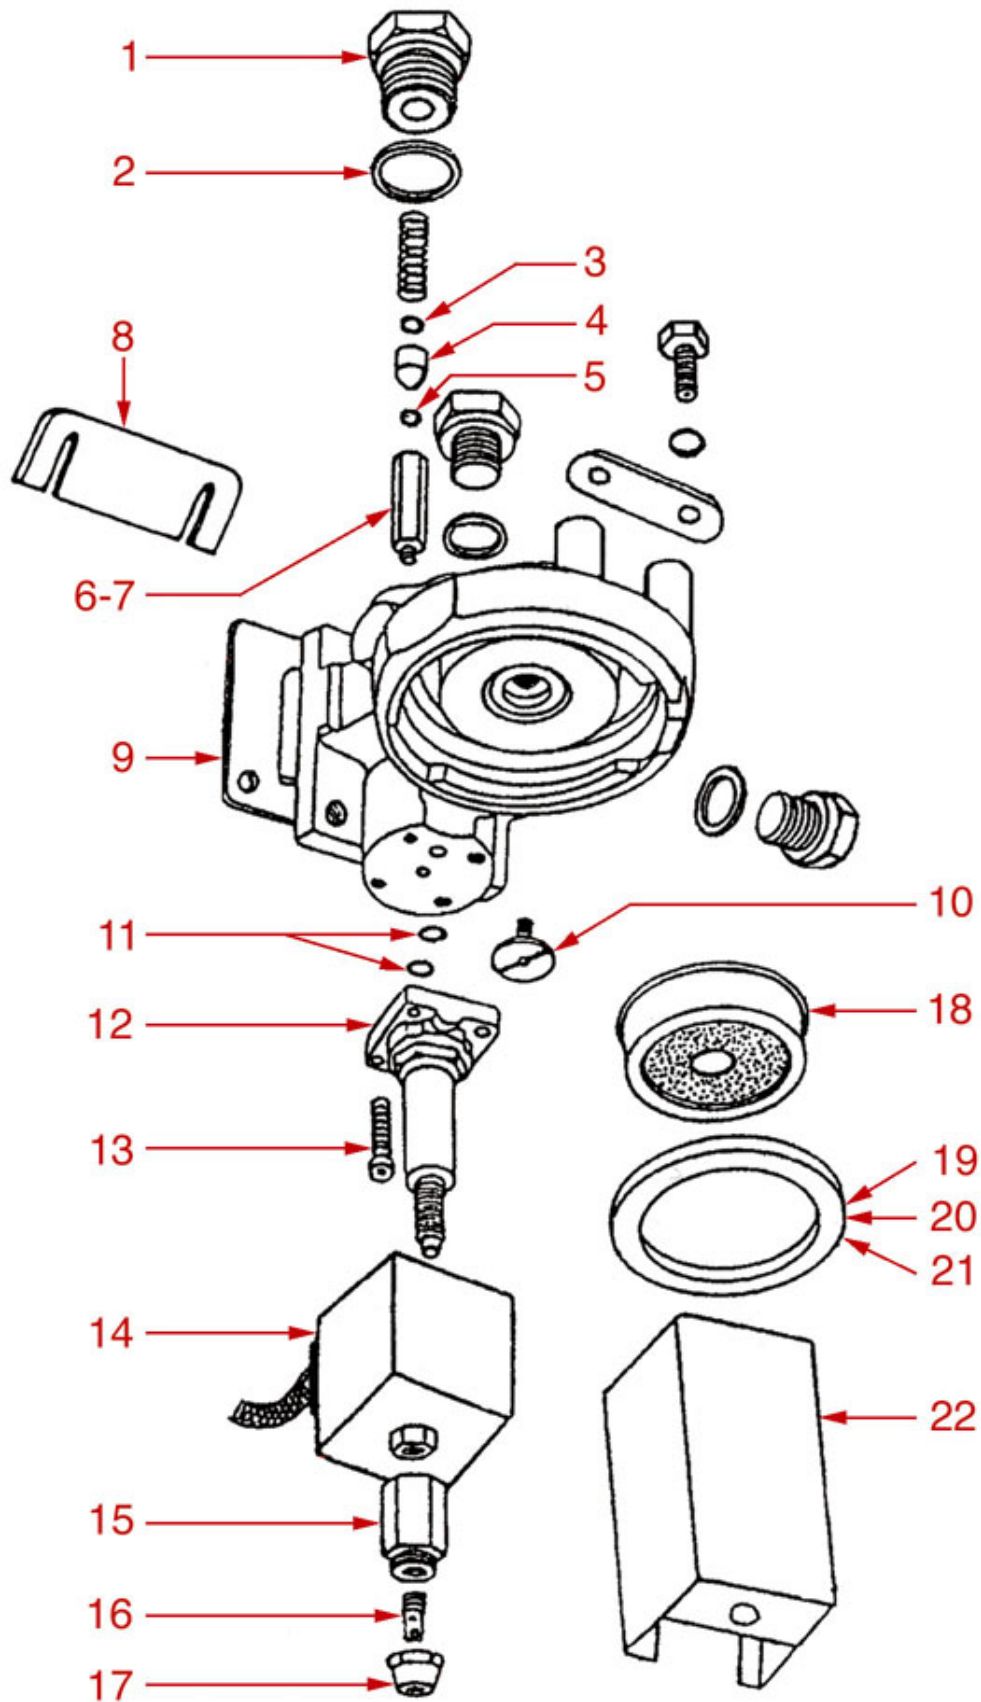

BREW GROUP

FS09

Positions without LF code no.: upon request

FUTURMAT-ARIETE

Position	LF code no.	Description
1	1439005	CAP ø 16 mm FOR BREW GROUP
2	1186201	TEFLON FLAT GASKET ø 21x16.8x2 mm
3	1160311	WATER FILTER ø 7 mm
4	1501531	NOZZLE ø 8 HOLE ø 0.7 mm
5	1186252	O-RING R3 EPDM
6	1324051	SHORT PIN M6
7	1324052	SHORT PIN M8
8	1186524	COFFEE GROUP GASKET 80x21x2 mm
9	1186172	COFFEE GROUP GASKET 80x72 mm
10	1501565	GROUP SPRAY NOZZLE ø 21 mm M5x1
11	1186612	O-RING 02025 VITON
12	1120339	3-WAY MECHANICAL COMPONENT PARKER
13	1455034	S/S SCREW T.C.C.E.I M4x10 UNI 5931
14	1120361	COIL PARKER YB09 220/230V 9W 50/60Hz
15	1349404	OUTLET FITTING
16	1349405	DRAIN JET SWIRL
17	1349403	DRAIN CHROMIUM-PLATED FITTING
18	1081016	SHOWER SCREEN ø 60 mm
19	1186722	FILTER HOLDER GASKET ø 73x57x8 mm
20	1186723	FILTER HOLDER GASKET ø 73x57x8.5 mm
21	1186724	FILTER HOLDER GASKET ø 73x57x9 mm
22	1201572	MANUAL SOLENOID COVER