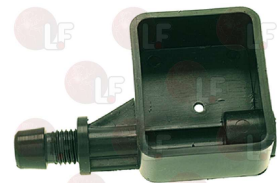

1027016 UPPER CHROMIUM-PLATED SLEEVE

FUTURMAT-ARIETE 02102300

Cup support grids

1185711 CUP WARMING GRID
size 215x390 mm

FUTURMAT-ARIETE 07653901

Drain tanks

1527506 DRAIN TRAY
dimensions 67x55 mm
fitting \varnothing 18 mm
for Coffee machine (FAEMA) E61