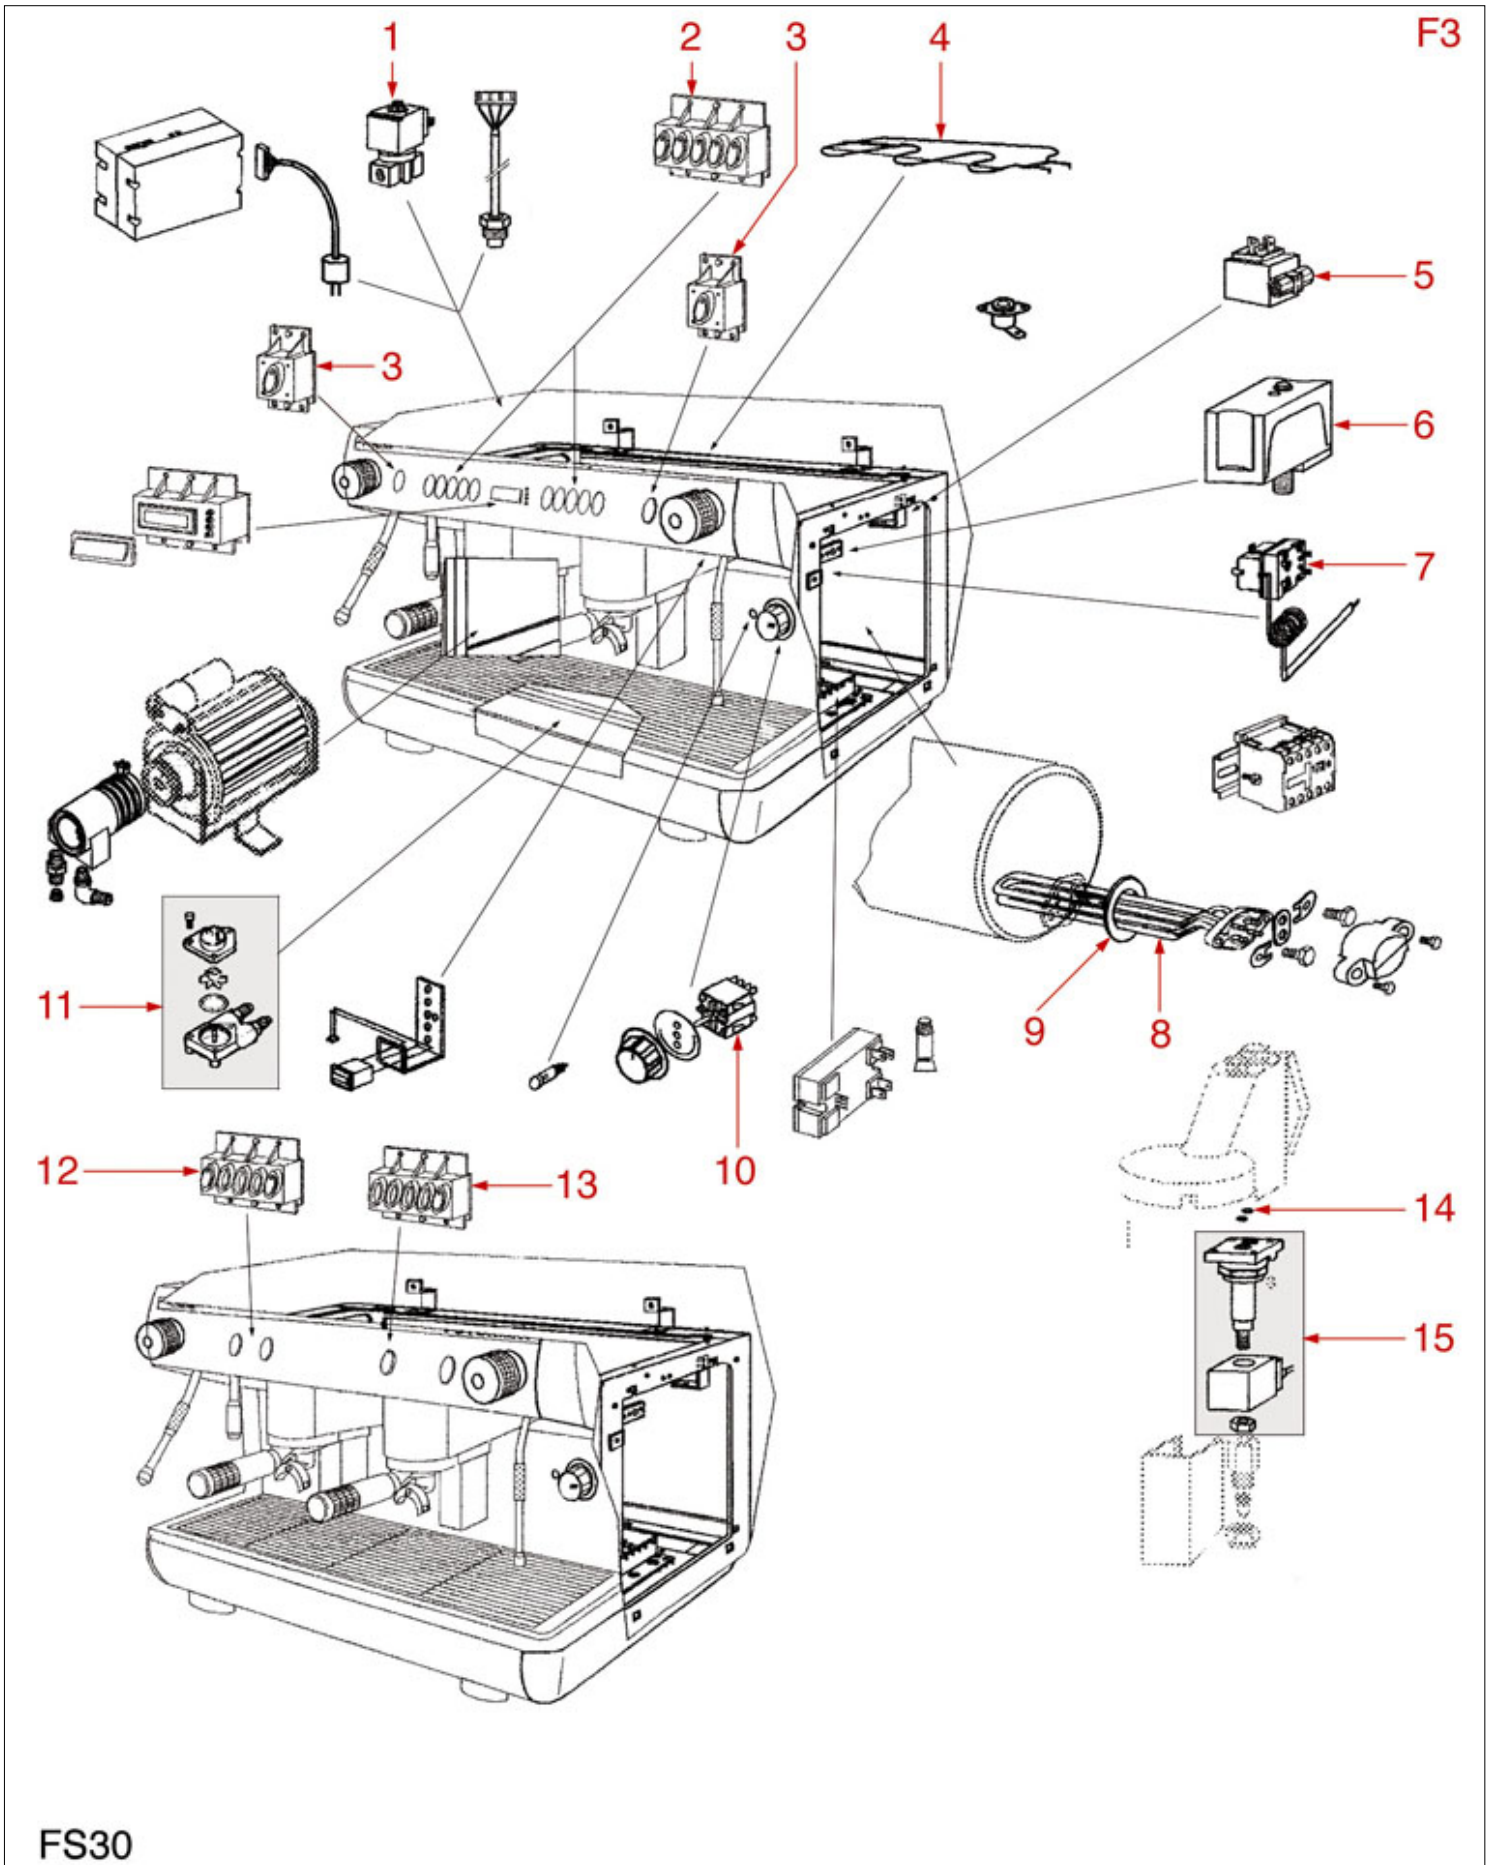

ELECTRIC COMPONENTS

Positions without LF code no.: upon request

FUTURMAT-ARIETE

Position	LF code no.	Description
1	1120354	2-WAY SOLENOID VALVE PARKER 230V 50/60Hz
2	1319076	PUSH-BUTTON PANEL 5 BUTTONS
3	1319079	PUSH-BUTTON PANEL 1 BUTTON
5	1120355	2-WAY SOLENOID VALVE PARKER 230V 50/60Hz
6	1320531	PRESSURE SWITCH P302/6 3-POLES 30A
7	1444509	THREE-PHASE THERMOSTAT 169°C
8	1755107	HEATING ELEMENT 2600W 220V
8	1755108	HEATING ELEMENT 3700W 220V
8	1755109	HEATING ELEMENT 5000W 220V
9	1186179	TEFLON FLAT GASKET $\varnothing$ 57x42x3 mm
10	1319031	SELECTOR SWITCH 0-2 POSITIONS 16A 250V
11	1455351	VOLUMETRIC FLOWMETER GICAR
12	1319077	PUSH-BUTTON PANEL 2 BUTTONS
13	1319078	PUSH-BUTTON PANEL 1 BUTTON
14	1186611	O-RING 02025 RED SILICONE
14	1186612	O-RING 02025 VITON
15	1120476	3-WAY SOLENOID VALVE PARKER 230V 50/60Hz