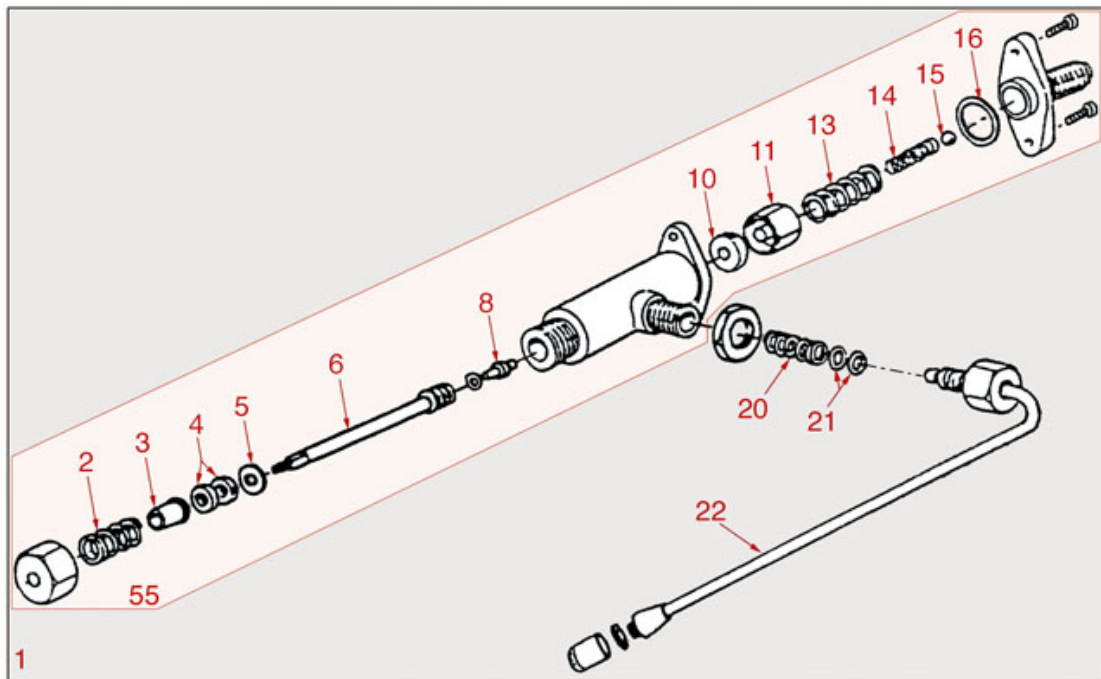

FUTURMAT-ARIETE

INLET TAPS

FS04

Positions without LF code no.: upon request

FUTURMAT-ARIETE

Position	LF code no.	Description
1	1348842	STEAM TAP ASSY
2	1250521	SPRING $\varnothing$ 15x17 mm
3	1186322	TAP ROD BUSHING
4	1186312	EPDM FLAT GASKET $\varnothing$ 15.5x7.5x4 mm
5	1186306	BRASS WASHER $\varnothing$ 10x5x1 mm
6	1324086	TAP HANDLE SPINDLE
8	1324026	TAP SPINDLE
10	1186311	NBR FLAT GASKET $\varnothing$ 13x4x4 mm
11	1186122	GASKET HOLDER FOR TAP
13	1250157	TAP SPRING $\varnothing$ 12.5x30 mm
14	1250202	NON-RETURN VALVE SPRING $\varnothing$ 8x30 mm
15	1323003	STAINLESS STEEL BALL $\varnothing$ 8 mm
16	1186323	TEFLON FLAT GASKET $\varnothing$ 24x18x2 mm
20	1250549	SPRING $\varnothing$ 11x25 mm
21	1186556	O-RING R6 EPDM
22	1449856	STEAM PIPE COMPLETE
23	1348306	WATER INLET TAP
24	1250536	SPRING $\varnothing$ 13x42 mm
25	1523419	NON-RETURN VALVE
26	1186128	CONICAL EPDM SEAL $\varnothing$ 12x4x4 mm
27	1324015	PIN FOR INLET VALVE
28	1186252	O-RING R3 EPDM
29	1241487	HANDLE RING
30	1241485	WATER INLET TAP KNOB $\varnothing$ 42 mm
31	1241486	WATER INLET SILK SCREEN PRINTING F. HAND
33	1523503	INLET VALVE
34	1241404	DRAIN TAP KNOB $\varnothing$ 38 mm
38	1186330	BRASS WASHER $\varnothing$ 6x3x0.5 mm
40	1186238	O-RING 04081 EPDM
41	1348841	STEAM TAP
42	1186442	BLIND GASKET $\varnothing$ 12x5.8 mm SILICONE
43	1250415	TAP SPRING $\varnothing$ 10x32 mm
44	1186611	O-RING 02025 RED SILICONE
45	1324066	TAP SPINDLE
46	1186201	TEFLON FLAT GASKET $\varnothing$ 21x16.8x2 mm
47	1250151	SPRING $\varnothing$ 12x15 mm FOR STEAM PIPE
48	1186670	STEAM PIPE BUSHING $\varnothing$ 12x5 mm
49	1241321	WATER/STEAM TAP HANDLE
50	1241322	STEAM CAP FOR KNOB
51	1348474	CUP WARMER TAP
52	3243009	O-RING GASKET 0106 EPDM
53	1324088	CUP WARMER TAP SPINDLE
54	1241484	CUP WARMER KNOB
55	1348057	STEAM TAP