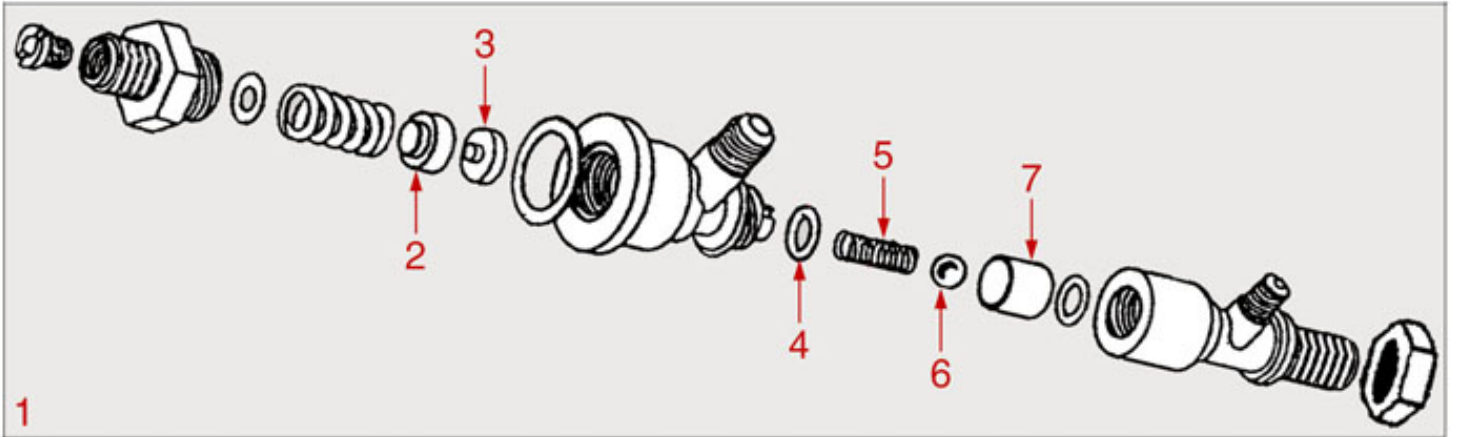

EXPANSION/RETENTION VALVE

FS11

FUTURMAT-ARIETE

Position	LF code no.	Description
1	1523526	EXPANSION AND NON-RETURN VALVE
2	1186131	GASKET HOLDER FOR TAP
3	1186129	FLAT EPDM GASKET \varnothing 15/6x10 mm
4	1186346	O-RING 02043 EPDM
5	1250202	NON-RETURN VALVE SPRING \varnothing 8x30 mm
6	1323415	STAINLESS STEEL BALL \varnothing 11 mm
8	1523527	EXPANSION AND NON-RETURN VALVE
10	1186238	O-RING 04081 EPDM
11	1250517	SPRING \varnothing 15.5x29 mm
17	1186422	O-RING 0108 EPDM
19	1523529	NON-RETURN VALVE
20	1349407	TAP FITTING