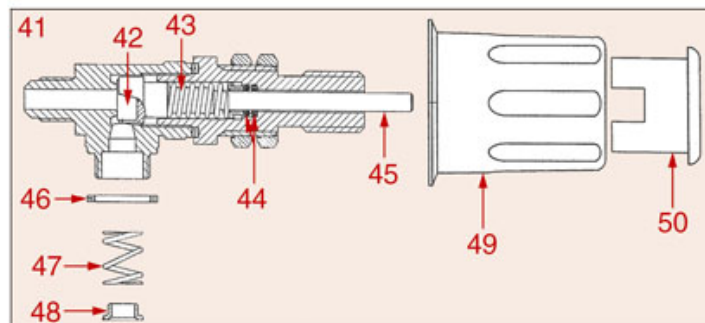

FUTURMAT-ARIETE

INLET TAPS

FS04

Positions without LF code no.: upon request

FUTURMAT-ARIETE

Position	LF code no.	Description
1	1348842	STEAM TAP ASSY
2	1250521	SPRING $\varnothing$ 15x17 mm
3	1186322	TAP ROD BUSHING
4	1186312	EPDM FLAT GASKET $\varnothing$ 15.5x7.5x4 mm
5	1186306	BRASS WASHER $\varnothing$ 10x5x1 mm
6	1324086	TAP HANDLE SPINDLE
8	1324026	TAP SPINDLE
10	1186311	NBR FLAT GASKET $\varnothing$ 13x4x4 mm
11	1186122	GASKET HOLDER FOR TAP
13	1250157	TAP SPRING $\varnothing$ 12.5x30 mm
14	1250202	NON-RETURN VALVE SPRING $\varnothing$ 8x30 mm
15	1323003	STAINLESS STEEL BALL $\varnothing$ 8 mm
16	1186323	TEFLON FLAT GASKET $\varnothing$ 24x18x2 mm
20	1250549	SPRING $\varnothing$ 11x25 mm
21	1186556	O-RING R6 EPDM
22	1449856	STEAM PIPE COMPLETE
23	1348306	WATER INLET TAP
24	1250536	SPRING $\varnothing$ 13x42 mm
25	1523419	NON-RETURN VALVE
26	1186128	CONICAL EPDM SEAL $\varnothing$ 12x4x4 mm
27	1324015	PIN FOR INLET VALVE
28	1186252	O-RING R3 EPDM
29	1241487	HANDLE RING
30	1241485	WATER INLET TAP KNOB $\varnothing$ 42 mm
31	1241486	WATER INLET SILK SCREEN PRINTING F. HAND
33	1523503	INLET VALVE
34	1241404	DRAIN TAP KNOB $\varnothing$ 38 mm
38	1186330	BRASS WASHER $\varnothing$ 6x3x0.5 mm
40	1186238	O-RING 04081 EPDM
41	1348841	STEAM TAP
42	1186442	BLIND GASKET $\varnothing$ 12x5.8 mm SILICONE
43	1250415	TAP SPRING $\varnothing$ 10x32 mm
44	1186611	O-RING 02025 RED SILICONE
45	1324066	TAP SPINDLE
46	1186201	TEFLON FLAT GASKET $\varnothing$ 21x16.8x2 mm
47	1250151	SPRING $\varnothing$ 12x15 mm FOR STEAM PIPE
48	1186670	STEAM PIPE BUSHING $\varnothing$ 12x5 mm
49	1241321	WATER/STEAM TAP HANDLE
50	1241322	STEAM CAP FOR KNOB
51	1348474	CUP WARMER TAP
52	3243009	O-RING GASKET 0106 EPDM
53	1324088	CUP WARMER TAP SPINDLE
54	1241484	CUP WARMER KNOB
55	1348057	STEAM TAP