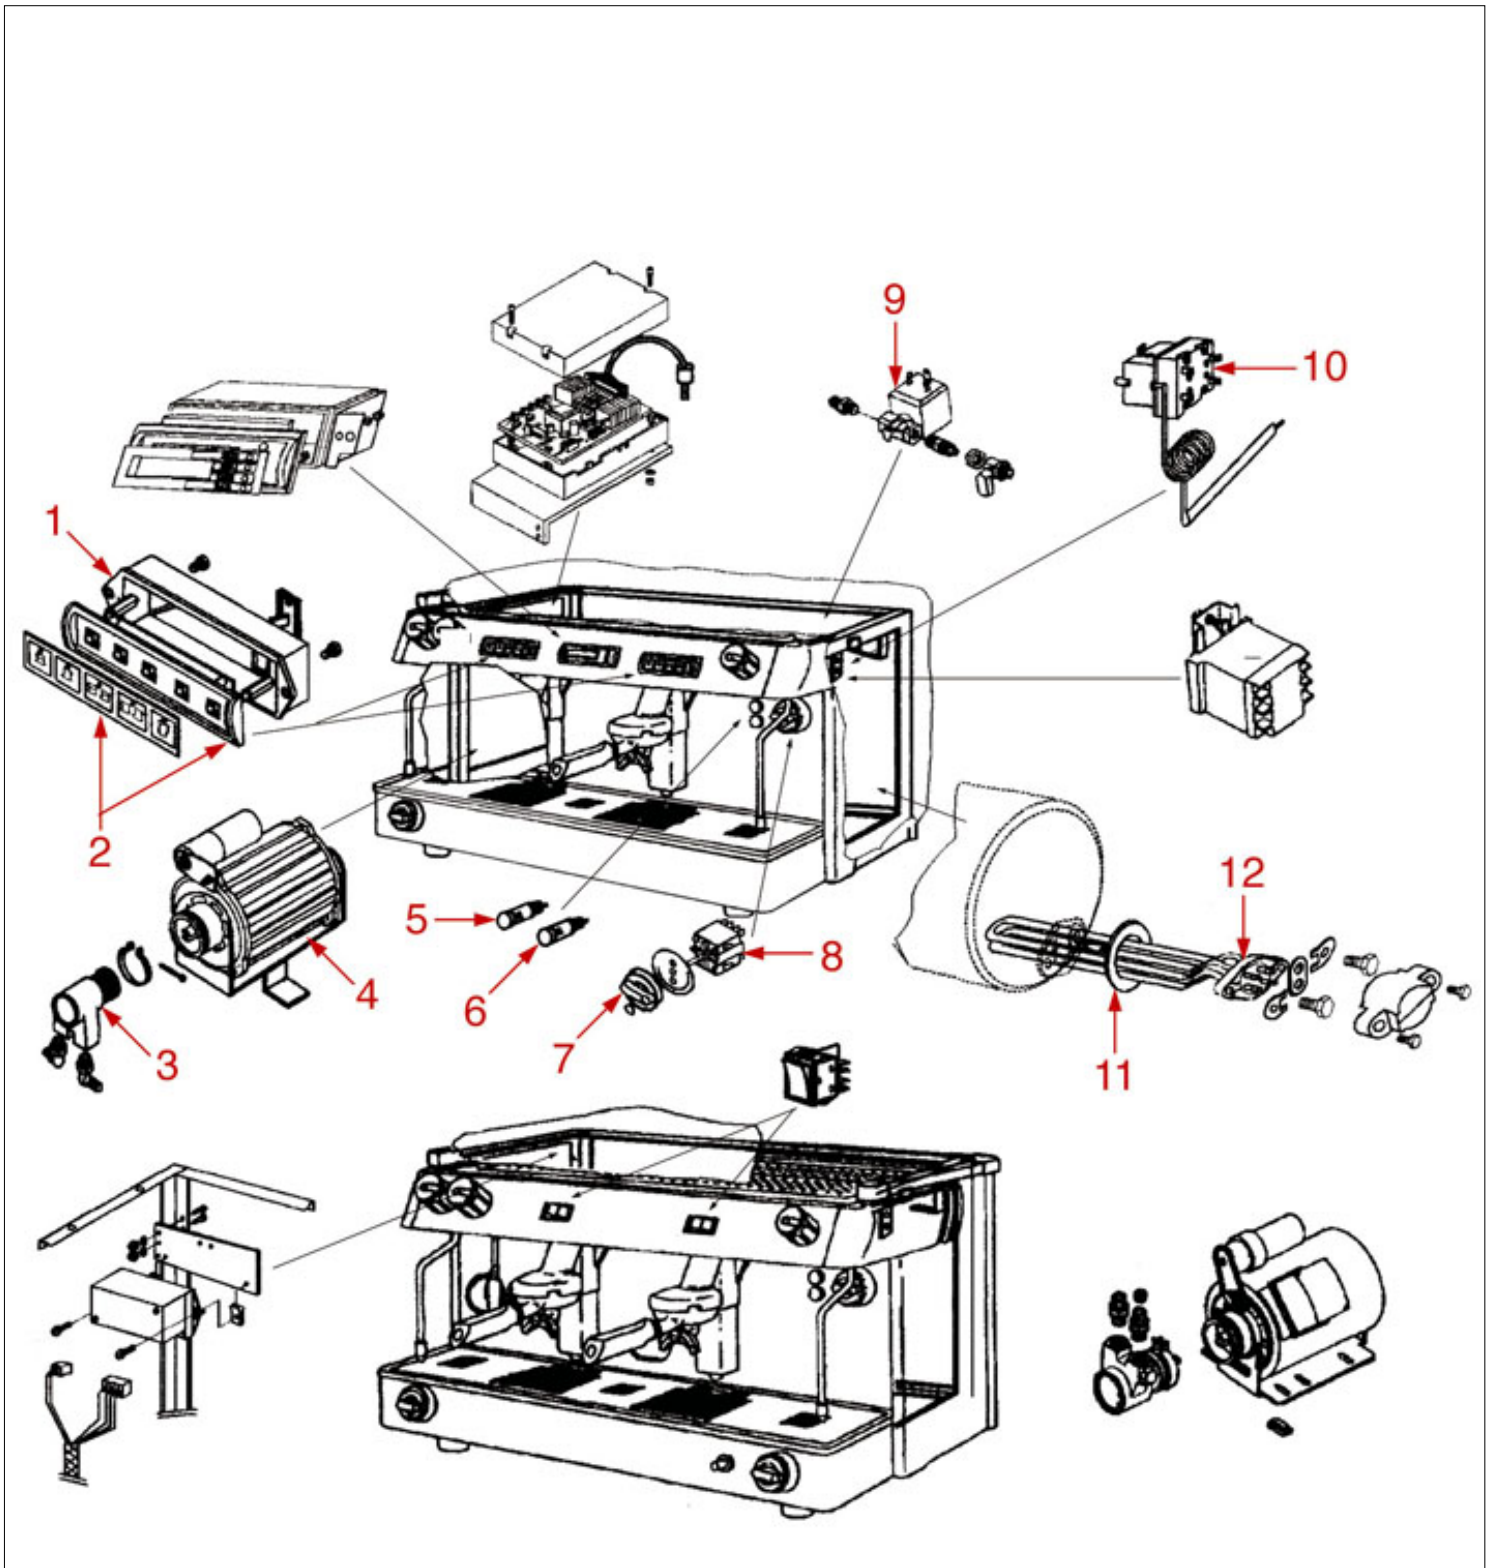

ELECTRIC COMPONENTS

FS18

FUTURMAT-ARIETE

Position	LF code no.	Description
1	1319062	BOX FOR PUSH-BUTTON PANEL
2	1319061	PUSH-BUTTON PANEL 5 BUTTONS
3	1330002	ROTARY VANE PUMP ROTOFLOW $\varnothing$ 3/8" NPT
4	1240702	MOTOR RPM WITH CLAMP CONNECTION 165W
5	1221302	ORANGE INDICATOR LAMP 250V
6	1221301	RED INDICATOR LAMP 250V
7	1241429	SELECTOR SWITCH KNOB
8	1319031	SELECTOR SWITCH 0-2 POSITIONS 16A 250V
9	1120308	2-WAY SOLENOID VALVE SIRAI 230V 50Hz
10	1444509	THREE-PHASE THERMOSTAT 169°C
11	1186179	TEFLON FLAT GASKET $\varnothing$ 57x42x3 mm
12	1755107	HEATING ELEMENT 2600W 220V
12	1755108	HEATING ELEMENT 3700W 220V
12	1755109	HEATING ELEMENT 5000W 220V