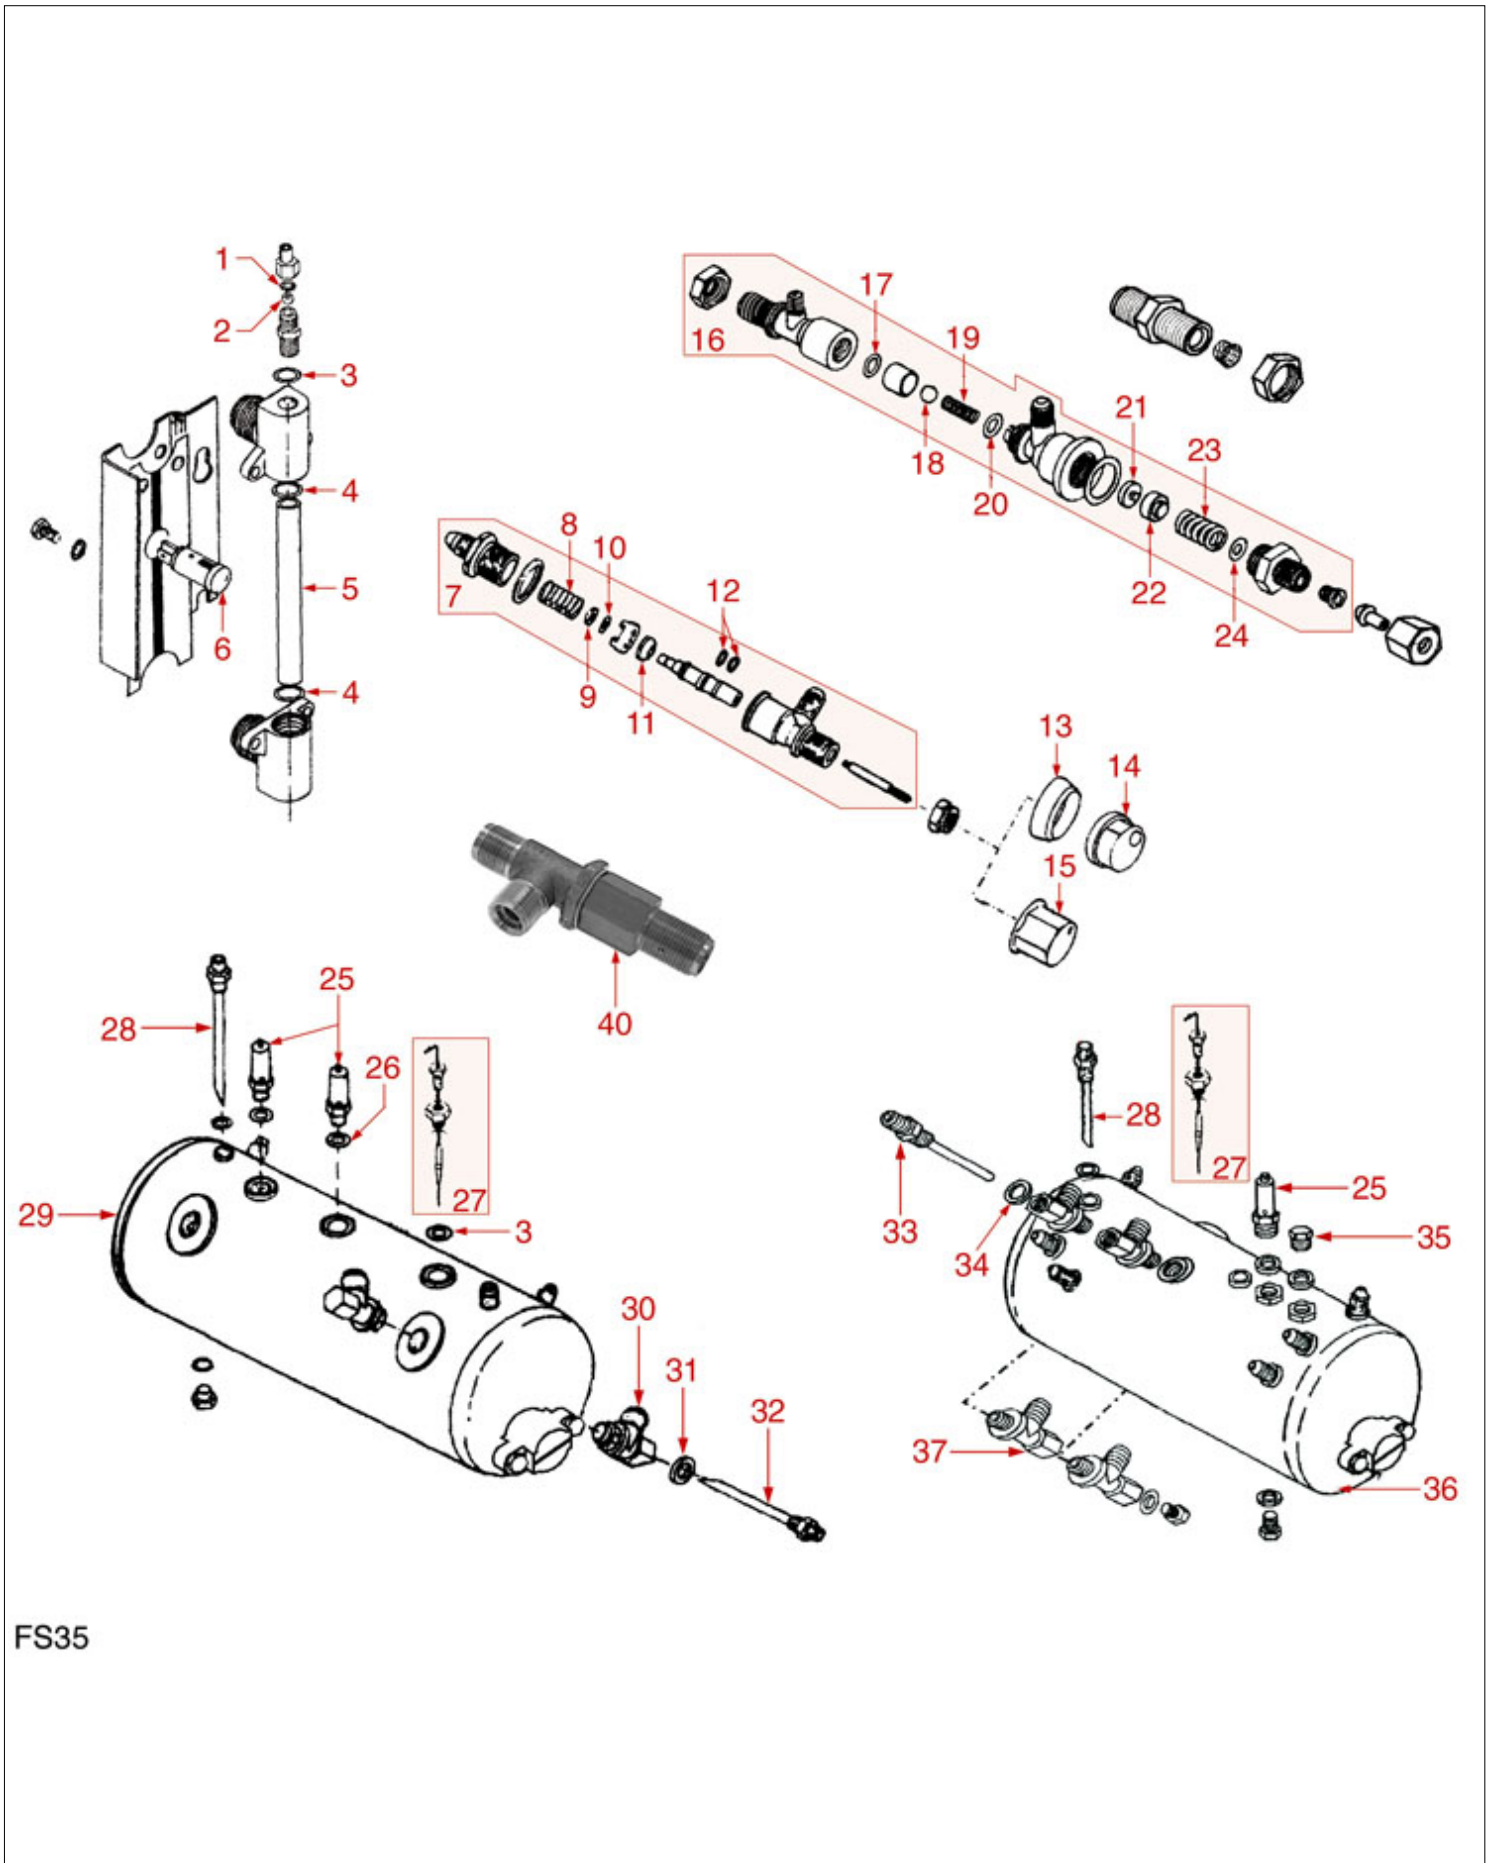

BOILER AND ACCESSORIES

FS35

Positions without LF code no.: upon request

FUTURMAT-ARIETE

Position	LF code no.	Description
1	1186611	O-RING 02025 RED SILICONE
2	1323003	STAINLESS STEEL BALL $\varnothing$ 8 mm
3	1186232	COPPER FLAT GASKET $\varnothing$ 19x13.5x1.5 mm
4	1186236	O-RING 03043 VITON
5	1520562	LEVEL GLASS $\varnothing$ 11x108 mm
6	1221301	RED INDICATOR LAMP 250V
7	1348306	WATER INLET TAP
8	1250536	SPRING $\varnothing$ 13x42 mm
9	1186330	BRASS WASHER $\varnothing$ 6x3x0.5 mm
10	1186330	BRASS WASHER $\varnothing$ 6x3x0.5 mm
11	1186128	CONICAL EPDM SEAL $\varnothing$ 12x4x4 mm
12	1186252	O-RING R3 EPDM
13	1241487	HANDLE RING
14	1241376	WATER INLET TAP KNOB GREY
15	1241408	WATER INLET TAP KNOB
16	1523526	EXPANSION AND NON-RETURN VALVE
17	1186422	O-RING 0108 EPDM
18	1323415	STAINLESS STEEL BALL $\varnothing$ 11 mm
19	1250202	NON-RETURN VALVE SPRING $\varnothing$ 8x30 mm
20	1186346	O-RING 02043 EPDM
21	1186129	FLAT EPDM GASKET $\varnothing$ 15/6x10 mm
22	1186131	GASKET HOLDER FOR TAP
23	1250517	SPRING $\varnothing$ 15.5x29 mm
24	1186239	COPPER FLAT GASKET $\varnothing$ 13x6x1 mm
25	1523535	BOILER VALVE $\varnothing$ 3/8"M
26	1186201	TEFLON FLAT GASKET $\varnothing$ 21x16.8x2 mm
27	3341011	LEVEL PROBE $\varnothing$ 1/4"M - 140 mm
40	1523512	NON-RETURN VALVE $\varnothing$ 3/8"M-1/4"M