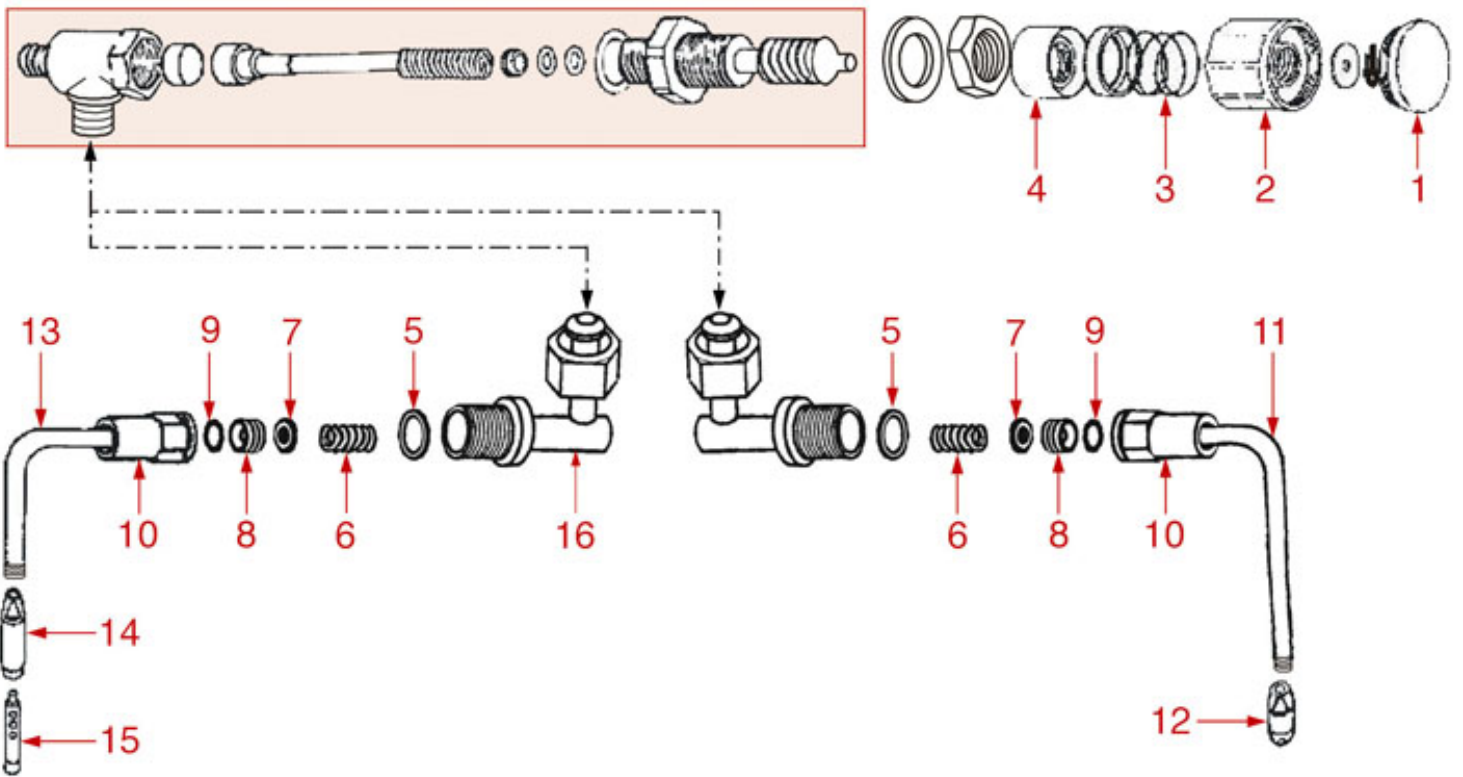

WATER/STEAM TAP

FS24

FUTURMAT-ARIETE

Position	LF code no.	Description
1	1241405	KNOB RING NUT
2	1241402	WATER/STEAM TAP HANDLE
2	1241434	WATER/STEAM TAP KNOB
3	1250179	HANDLE SPRING $\varnothing$ 34x34 mm
4	1241481	HANDLE RING
5	1186314	TEFLON FLAT GASKET $\varnothing$ 22x17x2 mm
6	1250549	SPRING $\varnothing$ 11x25 mm
7	1186283	BRASS WASHER $\varnothing$ 15x7x2.5 mm.
8	1186176	CONICAL TEFLON SEAL $\varnothing$ 15x8x7 mm
9	1186346	O-RING 02043 EPDM
10	1348476	NUT FOR WATER/STEAM PIPE
12	1449336	STEAM NOZZLE
13	1449859	WATER PIPE
14	1449855	WATER PIPE NOZZLE M8 $\varnothing$ 18 mm
15	1449858	WATER PIPE NOZZLE
16	1349409	WATER/STEAM PIPE COUPLING