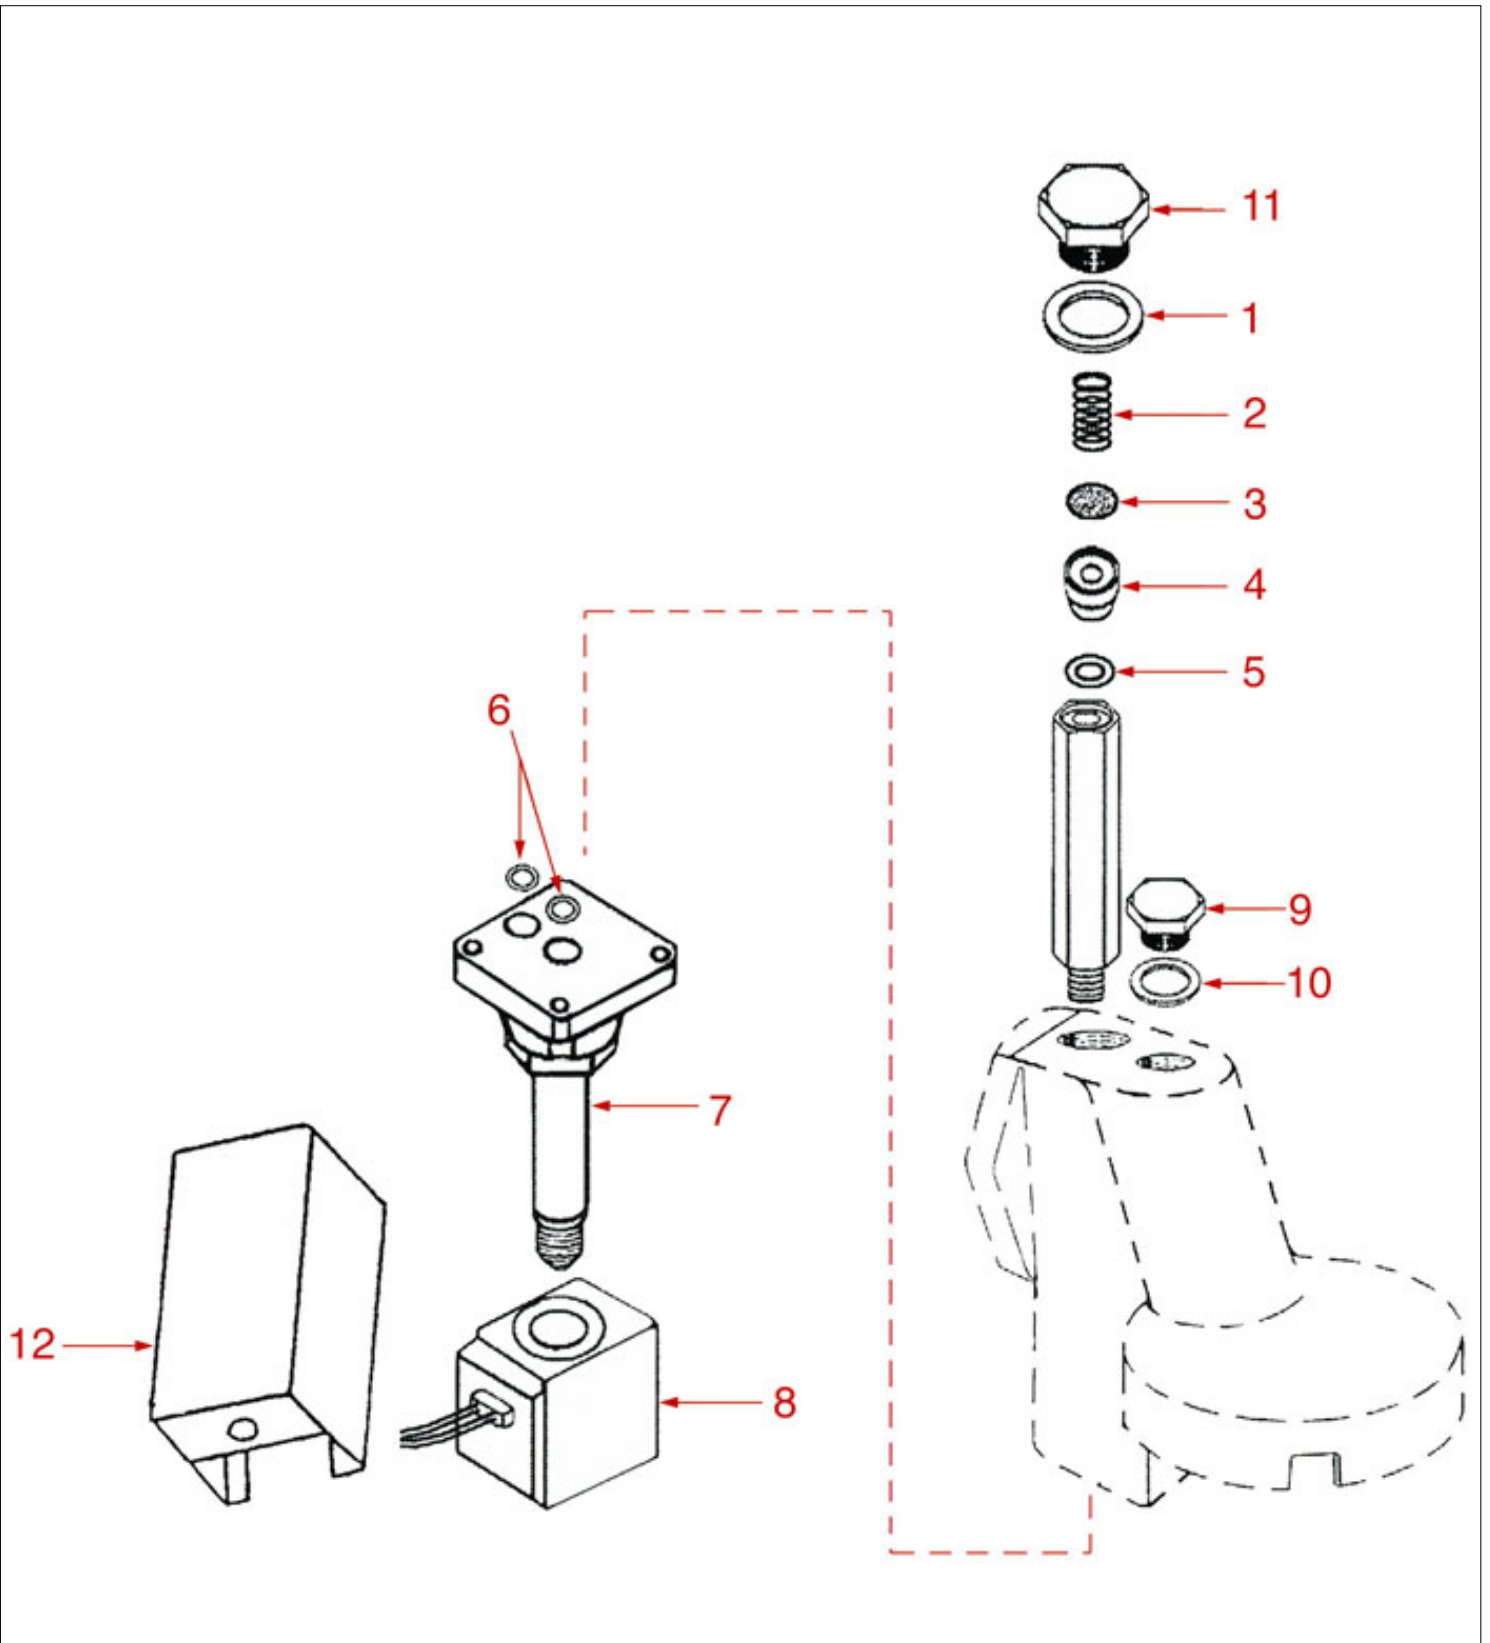

SOLENOID ASSEMBLY

FS03

FUTURMAT-ARIETE

Position	LF code no.	Description
1	1186620	COPPER FLAT GASKET $\varnothing$ 22x17x1.5 mm
2	1250402	JET SPRING $\varnothing$ 7x28 mm
3	1160311	WATER FILTER $\varnothing$ 7 mm
4	1501531	NOZZLE $\varnothing$ 8 HOLE $\varnothing$ 0.7 mm
5	1186252	O-RING R3 EPDM
6	1186612	O-RING 02025 VITON
7	1120339	3-WAY MECHANICAL COMPONENT PARKER
8	1120361	COIL PARKER YB09 220/230V 9W 50/60Hz
9	1439004	CAP $\varnothing$ 12 mm FOR BREW GROUP
10	1186262	COPPER FLAT GASKET $\varnothing$ 16x12x1.5 mm
11	1439005	CAP $\varnothing$ 16 mm FOR BREW GROUP
12	1201571	SOLENOID COVER