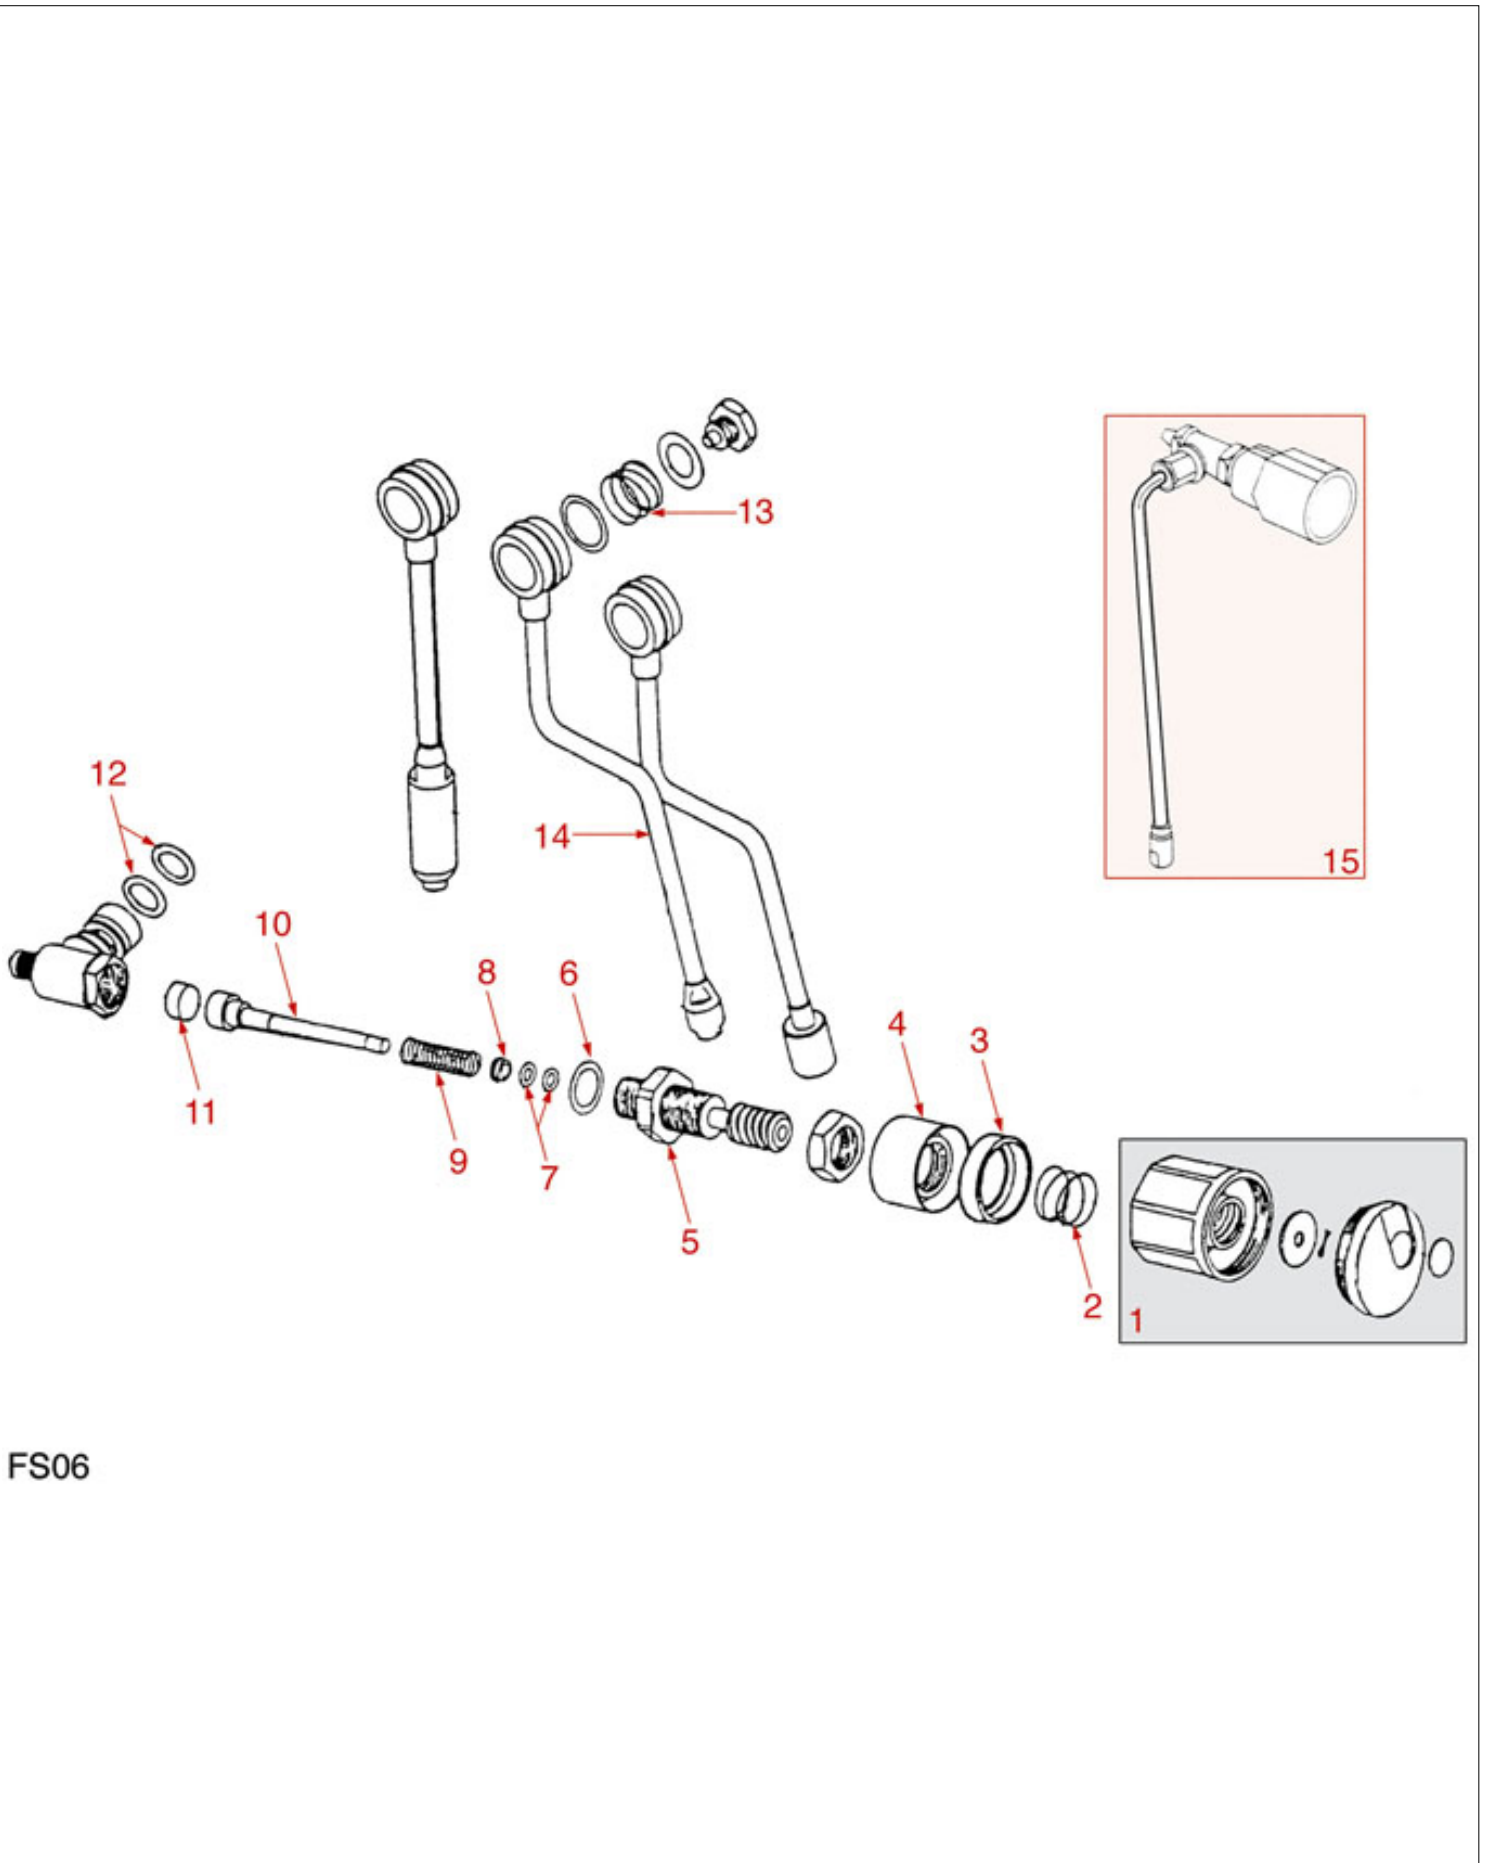

STEAM TAP

FS06

FUTURMAT-ARIETE

Position	LF code no.	Description
1	1241551	WATER/STEAM TAP KNOB
2	1250179	HANDLE SPRING \varnothing 34x34 mm
3	1186263	WASHER \varnothing 36 mm
4	1241481	HANDLE RING
5	1349406	TAP PIN
6	1186394	ASBESTOS FREE FLAT GASKET \varnothing 22x17x2 mm
7	1186612	O-RING 02025 VITON
8	1186244	SPRING BUSHING
9	1250415	TAP SPRING \varnothing 10x32 mm
10	1324066	TAP SPINDLE
11	1186442	BLIND GASKET \varnothing 12x5.8 mm SILICONE
12	1186414	O-RING 0119 EPDM
13	1250417	SWIVEL SPRING \varnothing 26x14 mm
14	1449845	STEAM PIPE COMPLETE
15	1348471	STEAM TAP ASSEMBLY