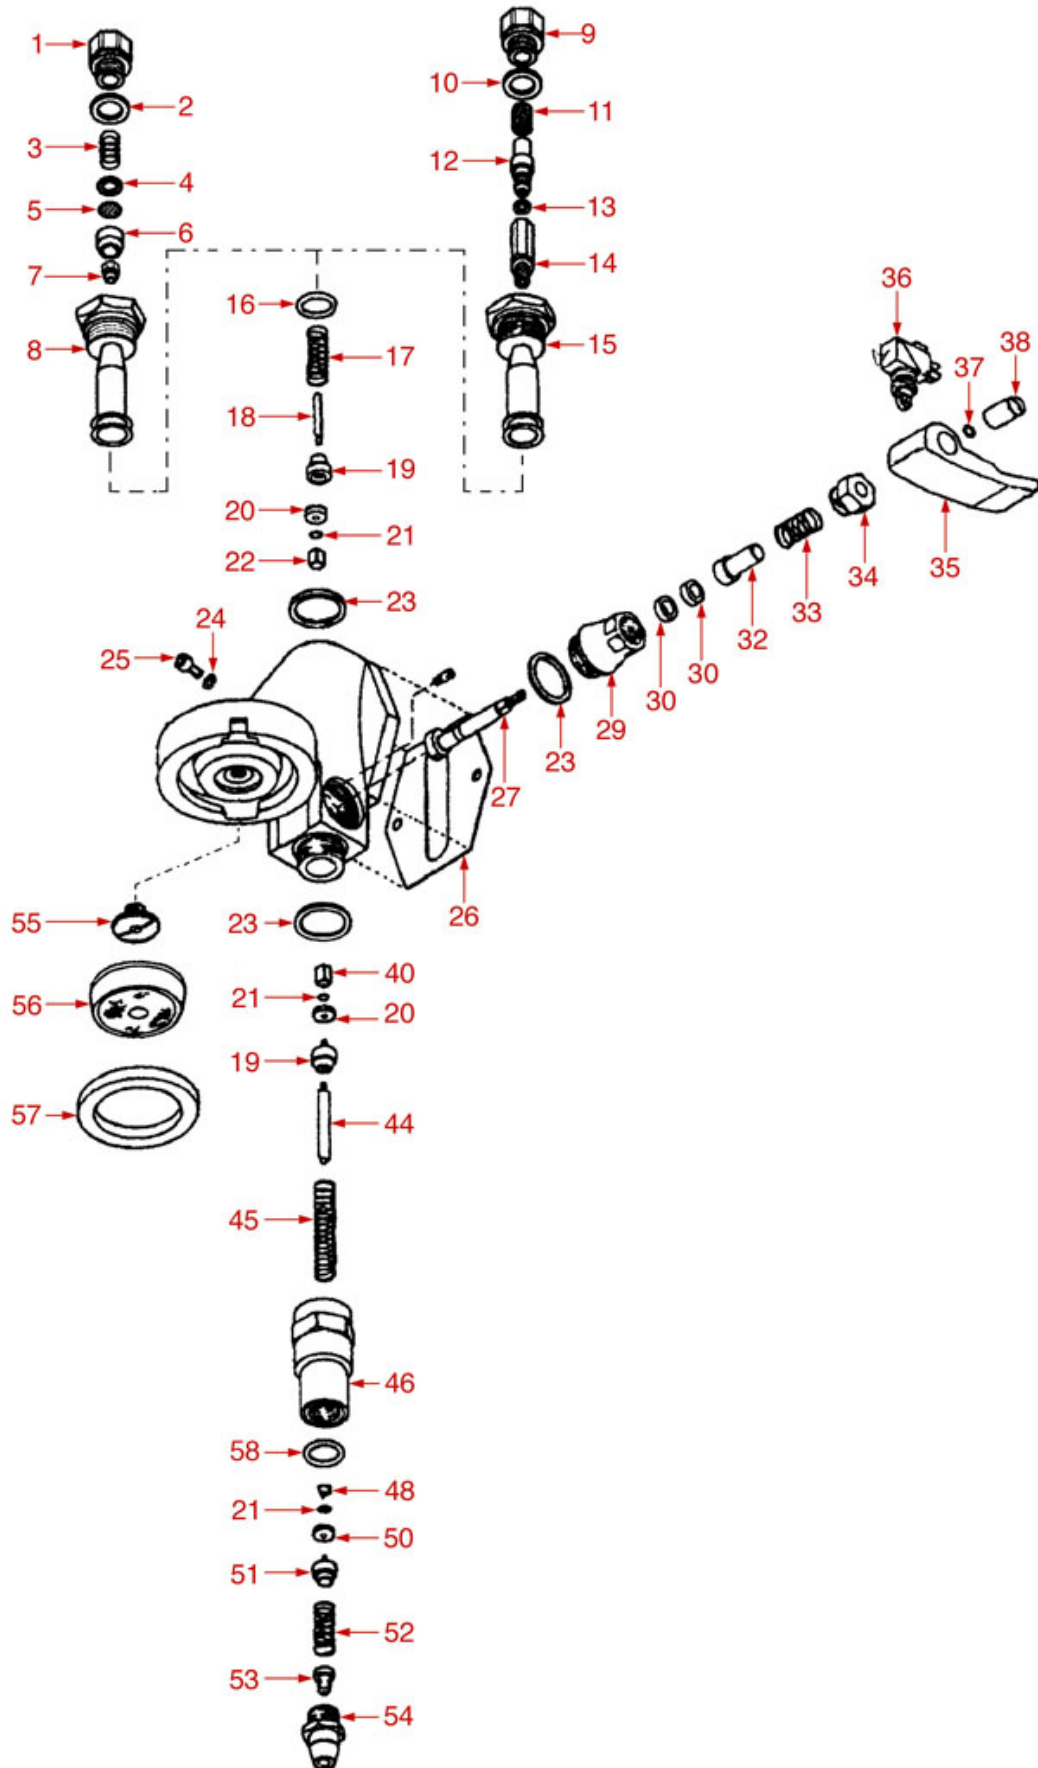

ARIETE GROUP

ARIETE

FS19

Positions without LF code no.: upon request

FUTURMAT-ARIETE

Position	LF code no.	Description
1	1439001	CAP ø 16 mm FOR BREW GROUP
2	1186326	TEFLON FLAT GASKET ø 22x16x2 mm
3	1250511	JET SPRING ø 8x20 mm
4	1186306	BRASS WASHER ø 10x5x1 mm
5	1160516	WATER FILTER ø 11 mm
6	1160515	FILTER HOLDER BUSHING
7	1501566	NOZZLE M6x1 HOLE ø 0,5 mm
11	1160507	WATER FILTER ø 8.5x15 mm
12	1501570	NOZZLE GROUP
13	1186514	O-RING 02015 SILICON
14	1324084	INJECTOR SUPPORT
16	1186472	O-RING 04075 EPDM
17	1250536	SPRING ø 13x42 mm
18	1324013	DELIVERY VALVE PIN
19	1186309	GASKET HOLDER BUSHING
20	1186311	NBR FLAT GASKET ø 13x4x4 mm
21	1186330	BRASS WASHER ø 6x3x0.5 mm
22	1324001	SQUARE PIN 11.1 mm 6x6 mm M3
23	1186307	TEFLON FLAT GASKET ø 36x30x2 mm
27	1184551	CAM FOR COFFEE GROUP
29	1349506	CAMS CHROMIUM-PLATED FITTING
30	1186312	EPDM FLAT GASKET ø 15.5x7.5x4 mm
32	1186313	CAM GUIDE BUSHING
33	1250516	SPRING ø 15x28 mm
35	1225501	INLET TAP LEVER
38	1528013	BLIND HEXAGONAL NUT M6 UNI 5721
40	1324033	SQUARE PIN 12.1 mm 6x6 mm M3
44	1324006	SQUARE PIN 40 mm 5x5 mm M4
45	1250537	SPRING ø 14x45 mm
46	1027002	OUTLET CHROMIUM-PLATED SLEEVE
48	1324007	SQUARE PASS-THR. PIN 6.5 mm 6x6 mm M3
52	1250515	SPRING ø 14x33 mm
53	1390501	DRAIN JET SWIRL
54	1439006	DRAIN CHROMIUM-PLATED FITTING
55	1501561	GROUP SPRAY NOZZLE ø 30 mm M10x1
56	1081016	SHOWER SCREEN ø 60 mm
57	1186722	FILTER HOLDER GASKET ø 73x57x8 mm
58	1186117	TEFLON FLAT GASKET ø 26x21x2 mm