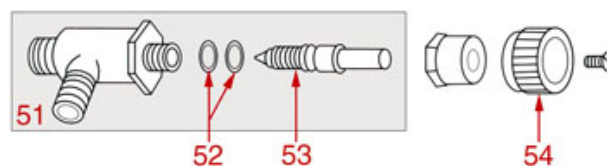

FUTURMAT-ARIETE

INLET TAPS

FS04

Positions without LF code no.: upon request

FUTURMAT-ARIETE

Position	LF code no.	Description
1	1348842	STEAM TAP ASSY
2	1250521	SPRING $\varnothing$ 15x17 mm
3	1186322	TAP ROD BUSHING
4	1186312	EPDM FLAT GASKET $\varnothing$ 15.5x7.5x4 mm
5	1186306	BRASS WASHER $\varnothing$ 10x5x1 mm
6	1324086	TAP HANDLE SPINDLE
8	1324026	TAP SPINDLE
10	1186311	NBR FLAT GASKET $\varnothing$ 13x4x4 mm
11	1186122	GASKET HOLDER FOR TAP
13	1250157	TAP SPRING $\varnothing$ 12.5x30 mm
14	1250202	NON-RETURN VALVE SPRING $\varnothing$ 8x30 mm
15	1323003	STAINLESS STEEL BALL $\varnothing$ 8 mm
16	1186323	TEFLON FLAT GASKET $\varnothing$ 24x18x2 mm
20	1250549	SPRING $\varnothing$ 11x25 mm
21	1186556	O-RING R6 EPDM
22	1449856	STEAM PIPE COMPLETE
23	1348306	WATER INLET TAP
24	1250536	SPRING $\varnothing$ 13x42 mm
25	1523419	NON-RETURN VALVE
26	1186128	CONICAL EPDM SEAL $\varnothing$ 12x4x4 mm
27	1324015	PIN FOR INLET VALVE
28	1186252	O-RING R3 EPDM
29	1241487	HANDLE RING
30	1241485	WATER INLET TAP KNOB $\varnothing$ 42 mm
31	1241486	WATER INLET SILK SCREEN PRINTING F. HAND
33	1523503	INLET VALVE
34	1241404	DRAIN TAP KNOB $\varnothing$ 38 mm
38	1186330	BRASS WASHER $\varnothing$ 6x3x0.5 mm
40	1186238	O-RING 04081 EPDM
41	1348841	STEAM TAP
42	1186442	BLIND GASKET $\varnothing$ 12x5.8 mm SILICONE
43	1250415	TAP SPRING $\varnothing$ 10x32 mm
44	1186611	O-RING 02025 RED SILICONE
45	1324066	TAP SPINDLE
46	1186201	TEFLON FLAT GASKET $\varnothing$ 21x16.8x2 mm
47	1250151	SPRING $\varnothing$ 12x15 mm FOR STEAM PIPE
48	1186670	STEAM PIPE BUSHING $\varnothing$ 12x5 mm
49	1241321	WATER/STEAM TAP HANDLE
50	1241322	STEAM CAP FOR KNOB
51	1348474	CUP WARMER TAP
52	3243009	O-RING GASKET 0106 EPDM
53	1324088	CUP WARMER TAP SPINDLE
54	1241484	CUP WARMER KNOB
55	1348057	STEAM TAP