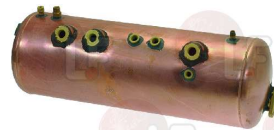

1024502 BOILER 3 GROUPS

for Coffee machine (FAEMA) E61
for Coffee machine (GAGGIA)