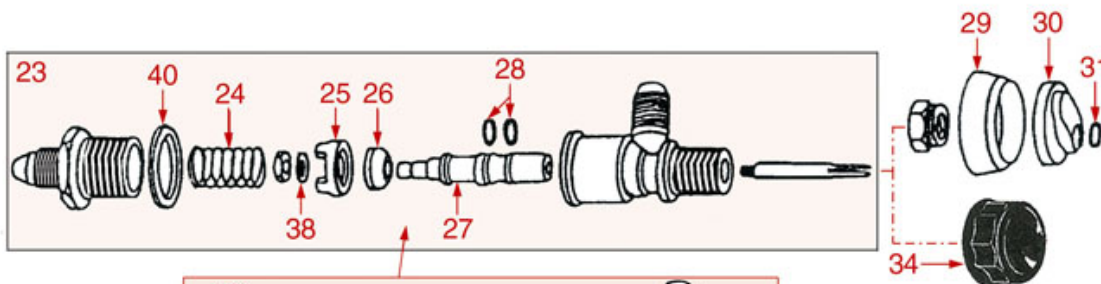

FUTURMAT-ARIETE

INLET TAPS

FS04

Positions without LF code no.: upon request

FUTURMAT-ARIETE

Position	LF code no.	Description
1	1348842	STEAM TAP ASSY
2	1250521	SPRING $\varnothing$ 15x17 mm
3	1186322	TAP ROD BUSHING
4	1186312	EPDM FLAT GASKET $\varnothing$ 15.5x7.5x4 mm
5	1186306	BRASS WASHER $\varnothing$ 10x5x1 mm
6	1324086	TAP HANDLE SPINDLE
8	1324026	TAP SPINDLE
10	1186311	NBR FLAT GASKET $\varnothing$ 13x4x4 mm
11	1186122	GASKET HOLDER FOR TAP
13	1250157	TAP SPRING $\varnothing$ 12.5x30 mm
14	1250202	NON-RETURN VALVE SPRING $\varnothing$ 8x30 mm
15	1323003	STAINLESS STEEL BALL $\varnothing$ 8 mm
16	1186323	TEFLON FLAT GASKET $\varnothing$ 24x18x2 mm
20	1250549	SPRING $\varnothing$ 11x25 mm
21	1186556	O-RING R6 EPDM
22	1449856	STEAM PIPE COMPLETE
23	1348306	WATER INLET TAP
24	1250536	SPRING $\varnothing$ 13x42 mm
25	1523419	NON-RETURN VALVE
26	1186128	CONICAL EPDM SEAL $\varnothing$ 12x4x4 mm
27	1324015	PIN FOR INLET VALVE
28	1186252	O-RING R3 EPDM
29	1241487	HANDLE RING
30	1241485	WATER INLET TAP KNOB $\varnothing$ 42 mm
31	1241486	WATER INLET SILK SCREEN PRINTING F. HAND
33	1523503	INLET VALVE
34	1241404	DRAIN TAP KNOB $\varnothing$ 38 mm
38	1186330	BRASS WASHER $\varnothing$ 6x3x0.5 mm
40	1186238	O-RING 04081 EPDM
41	1348841	STEAM TAP
42	1186442	BLIND GASKET $\varnothing$ 12x5.8 mm SILICONE
43	1250415	TAP SPRING $\varnothing$ 10x32 mm
44	1186611	O-RING 02025 RED SILICONE
45	1324066	TAP SPINDLE
46	1186201	TEFLON FLAT GASKET $\varnothing$ 21x16.8x2 mm
47	1250151	SPRING $\varnothing$ 12x15 mm FOR STEAM PIPE
48	1186670	STEAM PIPE BUSHING $\varnothing$ 12x5 mm
49	1241321	WATER/STEAM TAP HANDLE
50	1241322	STEAM CAP FOR KNOB
51	1348474	CUP WARMER TAP
52	3243009	O-RING GASKET 0106 EPDM
53	1324088	CUP WARMER TAP SPINDLE
54	1241484	CUP WARMER KNOB
55	1348057	STEAM TAP