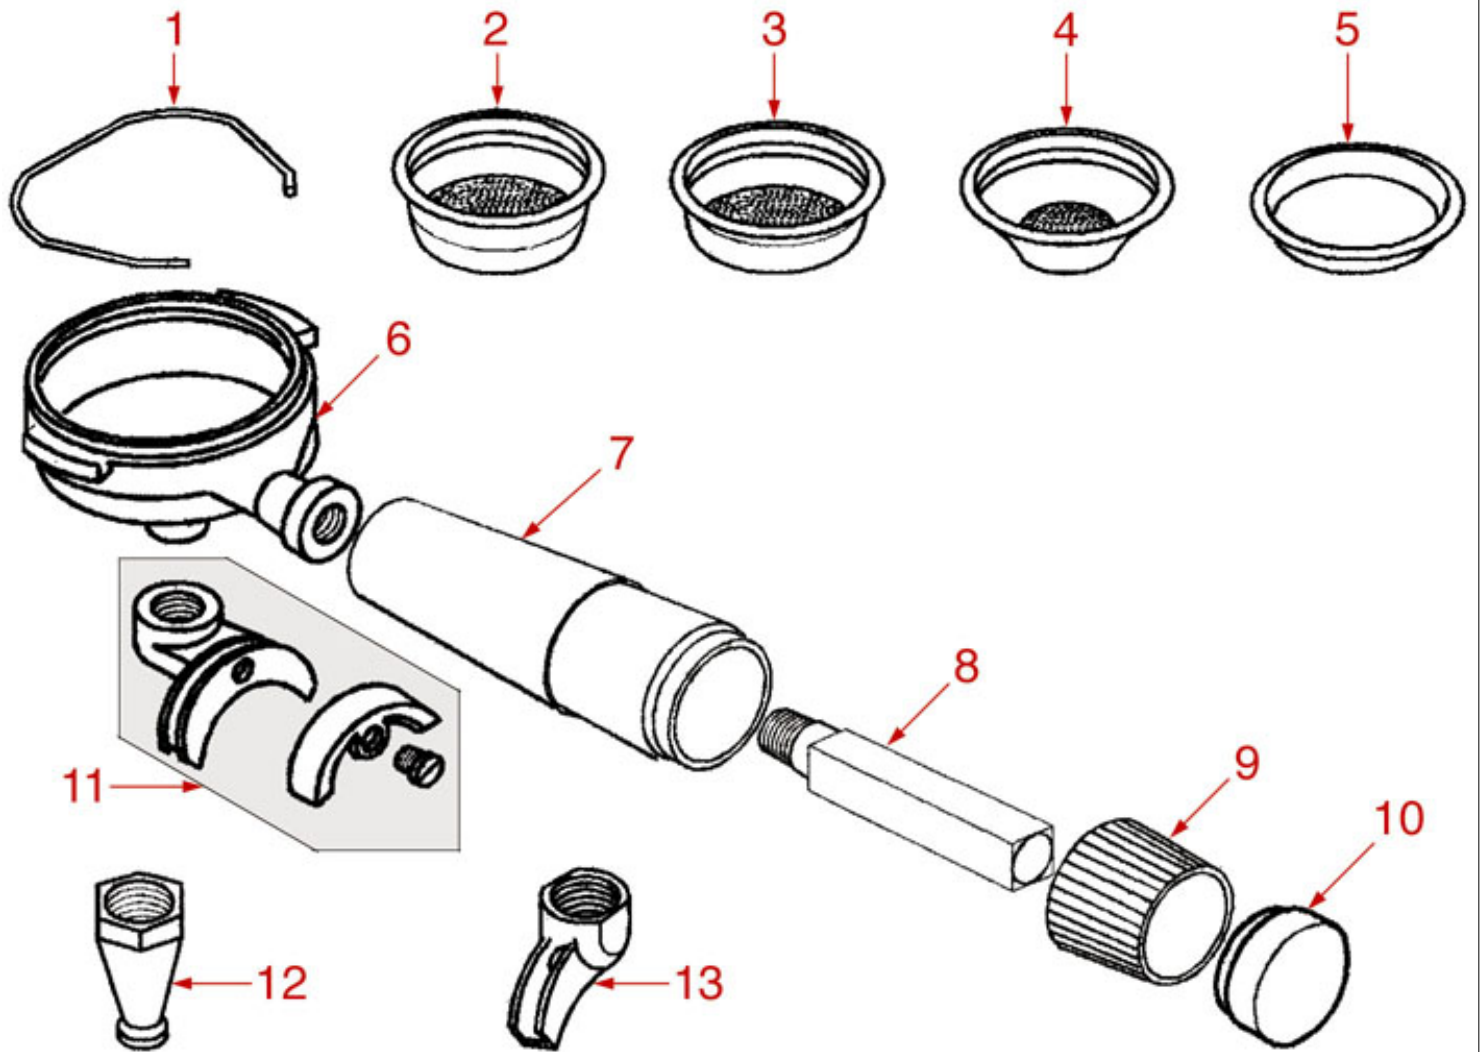

ACCESSORIES

FS32

FUTURMAT-ARIETE

Position	LF code no.	Description
1	1250101	FILTER BLOCKING SPRING ø 1,00 mm INOX
2	1160063	2 CUPS FILTER 14 gr
3	1160061	2 CUPS FILTER 12 gr
4	1160060	1 CUP FILTER 6 gr
4	1160062	1 CUP FILTER 7 gr
5	1160339	BLIND FILTER
6	1165022	FILTER HOLDER COFFEE MACHINES
11	1022502	DOUBLE SPOUT ø 3/8"
12	1022503	STRAIGHT SINGLE SPOUT ø 3/8"
13	1022501	SINGLE SPOUT ø 3/8"