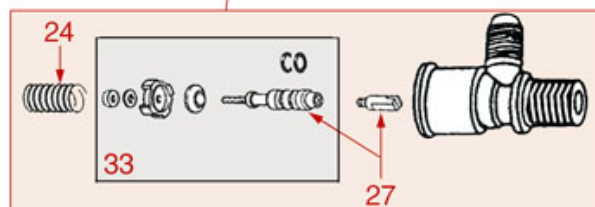

FUTURMAT-ARIETE

INLET TAPS

FS04

Positions without LF code no.: upon request

FUTURMAT-ARIETE

Position	LF code no.	Description
1	1348842	STEAM TAP ASSY
2	1250521	SPRING $\varnothing$ 15x17 mm
3	1186322	TAP ROD BUSHING
4	1186312	EPDM FLAT GASKET $\varnothing$ 15.5x7.5x4 mm
5	1186306	BRASS WASHER $\varnothing$ 10x5x1 mm
6	1324086	TAP HANDLE SPINDLE
8	1324026	TAP SPINDLE
10	1186311	NBR FLAT GASKET $\varnothing$ 13x4x4 mm
11	1186122	GASKET HOLDER FOR TAP
13	1250157	TAP SPRING $\varnothing$ 12.5x30 mm
14	1250202	NON-RETURN VALVE SPRING $\varnothing$ 8x30 mm
15	1323003	STAINLESS STEEL BALL $\varnothing$ 8 mm
16	1186323	TEFLON FLAT GASKET $\varnothing$ 24x18x2 mm
20	1250549	SPRING $\varnothing$ 11x25 mm
21	1186556	O-RING R6 EPDM
22	1449856	STEAM PIPE COMPLETE
23	1348306	WATER INLET TAP
24	1250536	SPRING $\varnothing$ 13x42 mm
25	1523419	NON-RETURN VALVE
26	1186128	CONICAL EPDM SEAL $\varnothing$ 12x4x4 mm
27	1324015	PIN FOR INLET VALVE
28	1186252	O-RING R3 EPDM
29	1241487	HANDLE RING
30	1241485	WATER INLET TAP KNOB $\varnothing$ 42 mm
31	1241486	WATER INLET SILK SCREEN PRINTING F. HAND
33	1523503	INLET VALVE
34	1241404	DRAIN TAP KNOB $\varnothing$ 38 mm
38	1186330	BRASS WASHER $\varnothing$ 6x3x0.5 mm
40	1186238	O-RING 04081 EPDM
41	1348841	STEAM TAP
42	1186442	BLIND GASKET $\varnothing$ 12x5.8 mm SILICONE
43	1250415	TAP SPRING $\varnothing$ 10x32 mm
44	1186611	O-RING 02025 RED SILICONE
45	1324066	TAP SPINDLE
46	1186201	TEFLON FLAT GASKET $\varnothing$ 21x16.8x2 mm
47	1250151	SPRING $\varnothing$ 12x15 mm FOR STEAM PIPE
48	1186670	STEAM PIPE BUSHING $\varnothing$ 12x5 mm
49	1241321	WATER/STEAM TAP HANDLE
50	1241322	STEAM CAP FOR KNOB
51	1348474	CUP WARMER TAP
52	3243009	O-RING GASKET 0106 EPDM
53	1324088	CUP WARMER TAP SPINDLE
54	1241484	CUP WARMER KNOB
55	1348057	STEAM TAP