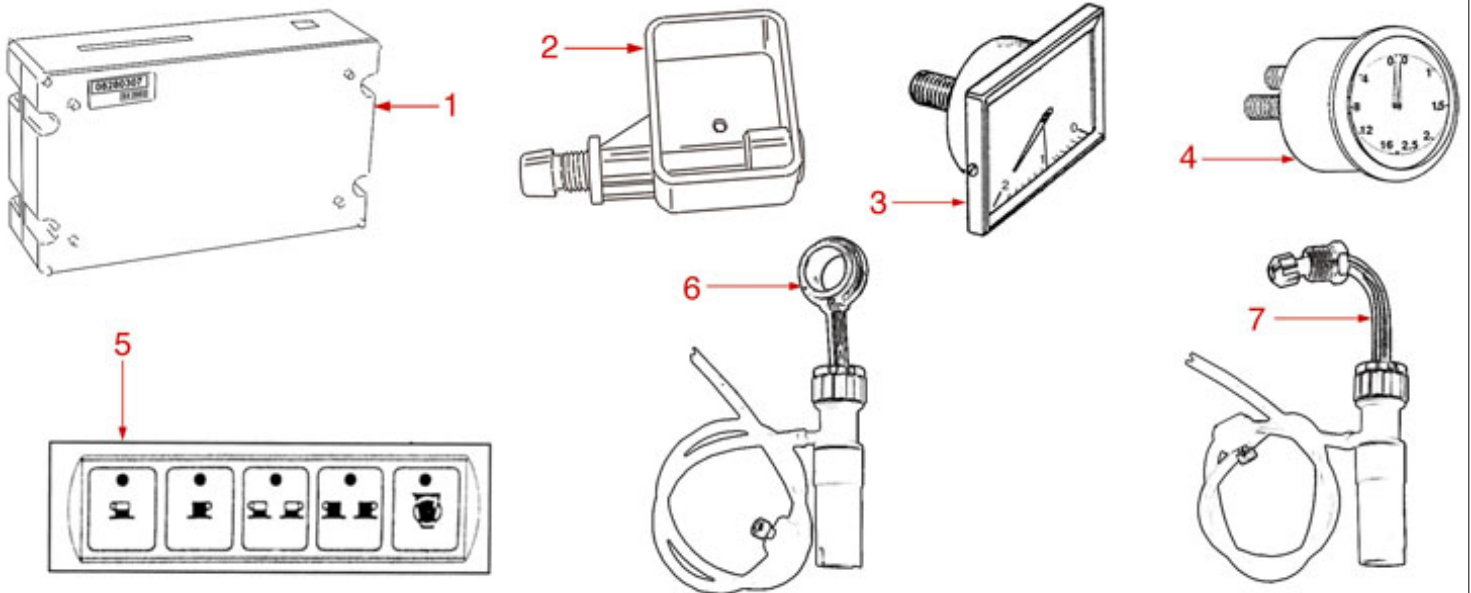

MISCELLANEOUS

FS36

FUTURMAT-ARIETE

Position	LF code no.	Description
1	1054551	DOSER CONTROL BOX 1-2-3-4 GROUPS
3	1245561	BOILER PRESSURE GAUGE $\varnothing$ 52 mm 0+2 bar
4	1245562	BOILER-PUMP PRESSURE GAUGE $\varnothing$ 60 mm
5	1319063	PUSH-BUTTON PANEL MEMBRANE 5 BUTTONS