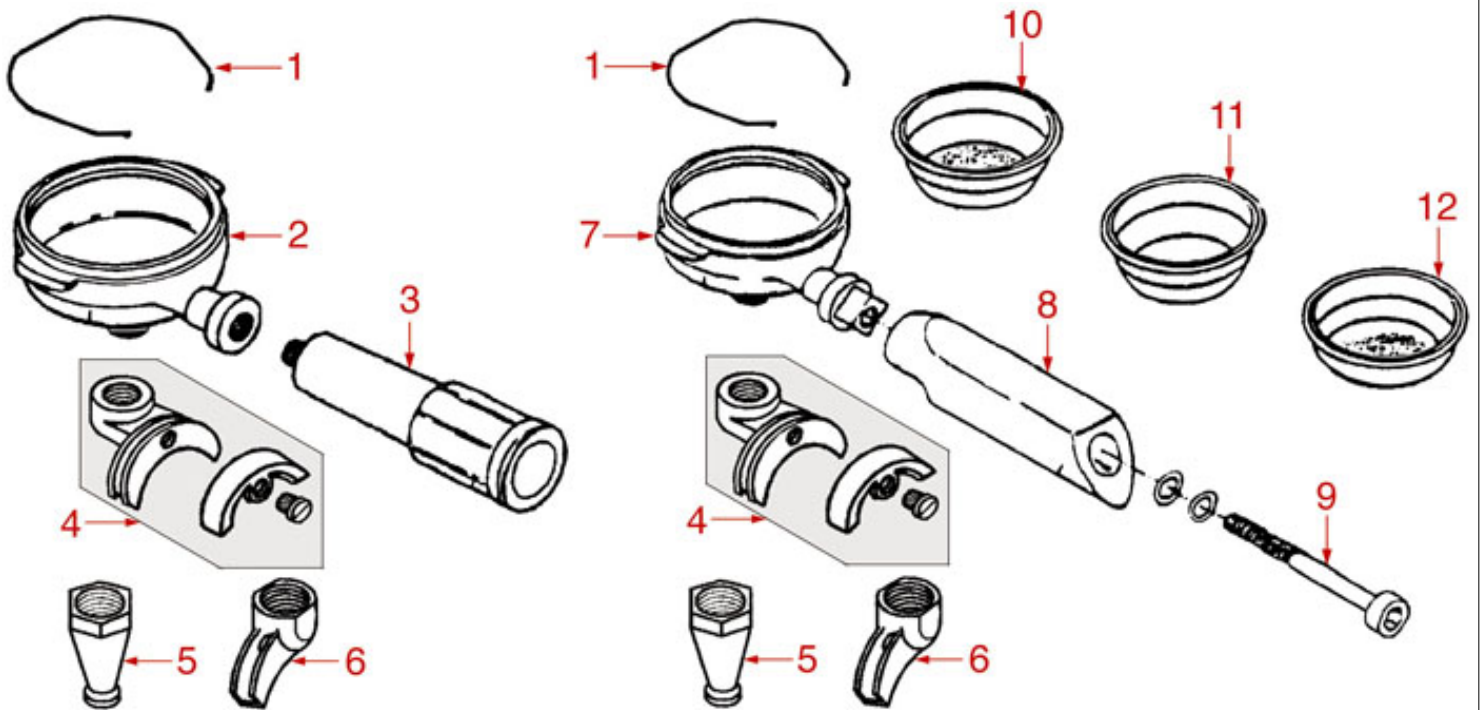

ACCESSORIES

FS29

FUTURMAT-ARIETE

Position	LF code no.	Description
1	1250101	FILTER BLOCKING SPRING $\varnothing$ 1,00 mm INOX
2	1165022	FILTER HOLDER COFFEE MACHINES
3	1241483	FILTER HOLDER HANDLE M12
4	1022502	DOUBLE SPOUT $\varnothing$ 3/8"
5	1022503	STRAIGHT SINGLE SPOUT $\varnothing$ 3/8"
6	1022501	SINGLE SPOUT $\varnothing$ 3/8"
7	1165036	FILTER HOLDER COFFEE MACHINES
8	1241482	FILTER HOLDER HANDLE
9	1528531	HANDLE SCREW
10	1160061	2 CUPS FILTER 12 gr
10	1160063	2 CUPS FILTER 14 gr
11	1160339	BLIND FILTER
12	1160060	1 CUP FILTER 6 gr
12	1160062	1 CUP FILTER 7 gr