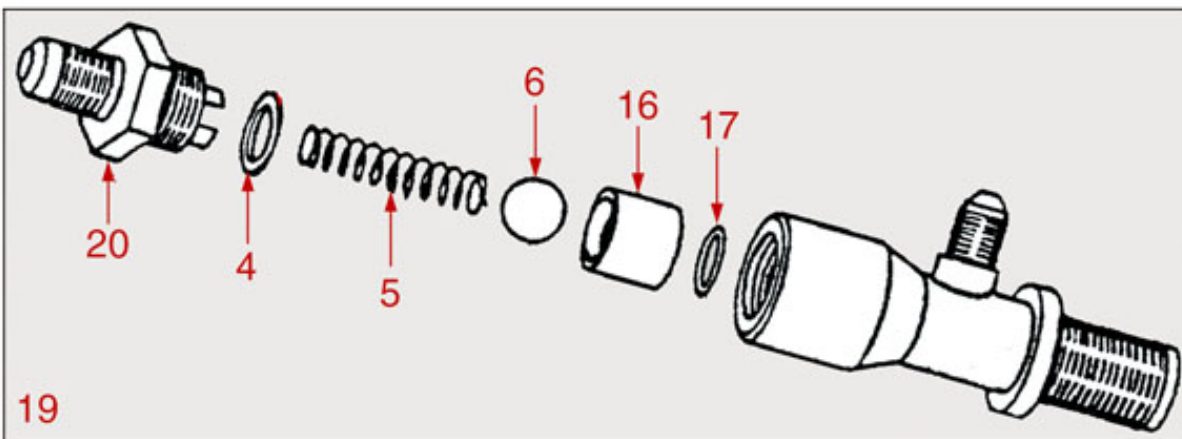

EXPANSION/RETENTION VALVE

FS11

FUTURMAT-ARIETE

Position	LF code no.	Description
1	1523526	EXPANSION AND NON-RETURN VALVE
2	1186131	GASKET HOLDER FOR TAP
3	1186129	FLAT EPDM GASKET \varnothing 15/6x10 mm
4	1186346	O-RING 02043 EPDM
5	1250202	NON-RETURN VALVE SPRING \varnothing 8x30 mm
6	1323415	STAINLESS STEEL BALL \varnothing 11 mm
8	1523527	EXPANSION AND NON-RETURN VALVE
10	1186238	O-RING 04081 EPDM
11	1250517	SPRING \varnothing 15.5x29 mm
17	1186422	O-RING 0108 EPDM
19	1523529	NON-RETURN VALVE
20	1349407	TAP FITTING