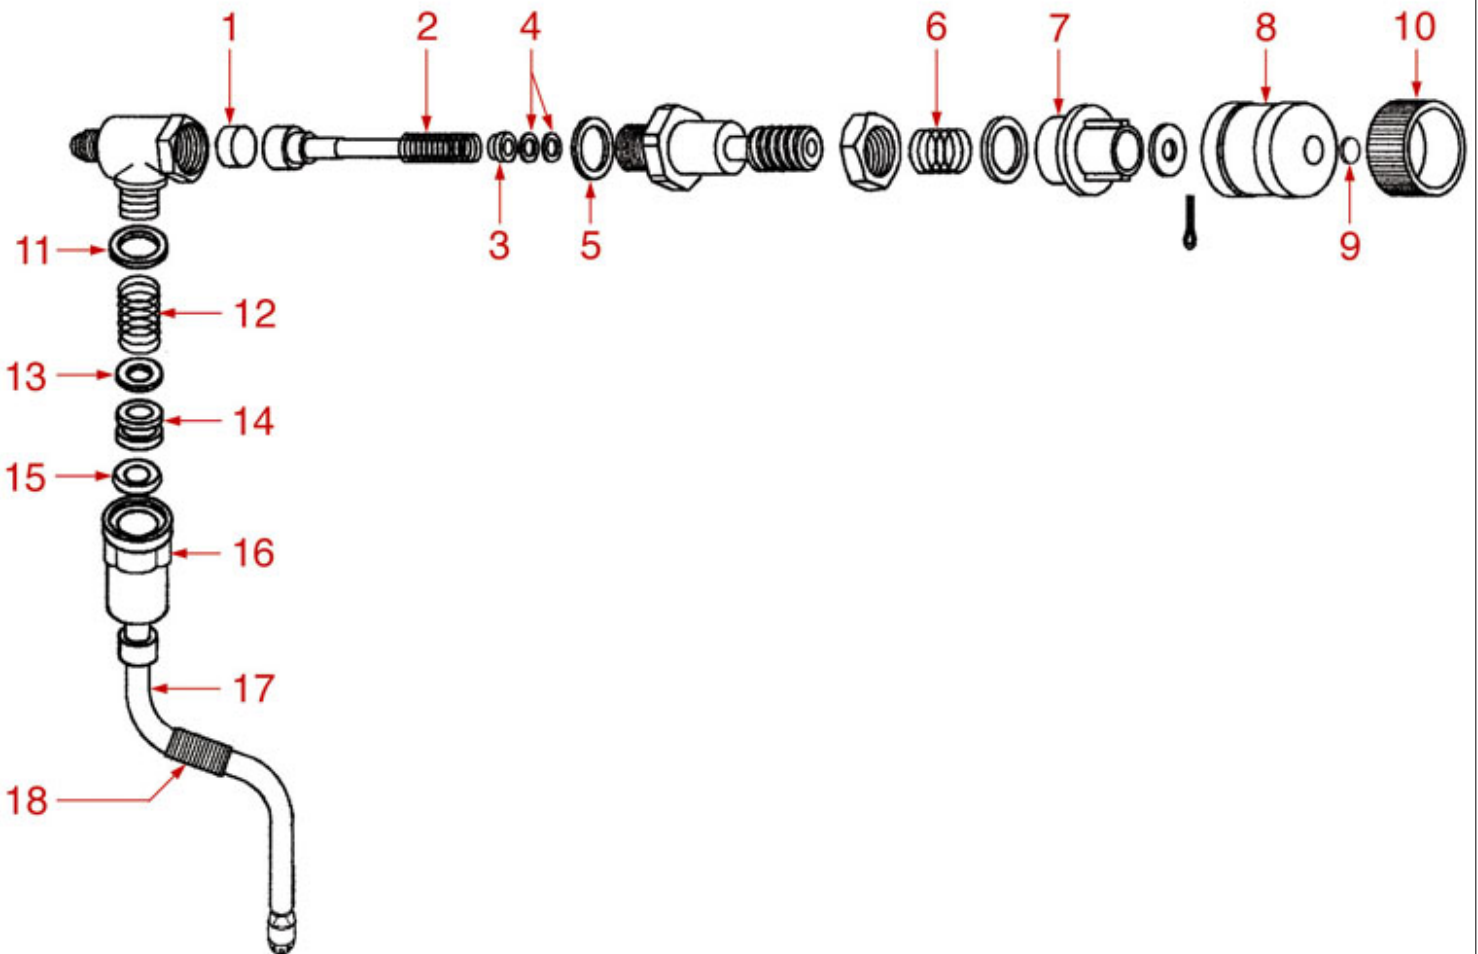

WATER/STEAM TAP

F3

FS31

FUTURMAT-ARIETE

Position	LF code no.	Description
1	1186442	BLIND GASKET $\varnothing$ 12x5.8 mm SILICONE
2	1250415	TAP SPRING $\varnothing$ 10x32 mm
3	1186244	SPRING BUSHING
4	1186612	O-RING 02025 VITON
5	1186326	TEFLON FLAT GASKET $\varnothing$ 22x16x2 mm
6	1250510	HANDLE SPRING $\varnothing$ 29x30 mm
7	1241371	HANDLE RING
8	1241422	WATER/STEAM TAP HANDLE
9	1241423	STEAM SILK SCREEN PRINT. F. HANDLE
11	1186314	TEFLON FLAT GASKET $\varnothing$ 22x17x2 mm
12	1250549	SPRING $\varnothing$ 11x25 mm
13	1186283	BRASS WASHER $\varnothing$ 15x7x2.5 mm.
14	1186176	CONICAL TEFLON SEAL $\varnothing$ 15x8x7 mm
15	1186346	O-RING 02043 EPDM
16	1348476	NUT FOR WATER/STEAM PIPE
17	1449853	STEAM PIPE COMPLETE
18	1187501	BURN PREVENTING PIPE HANDGRIP $\varnothing$ 8 mm