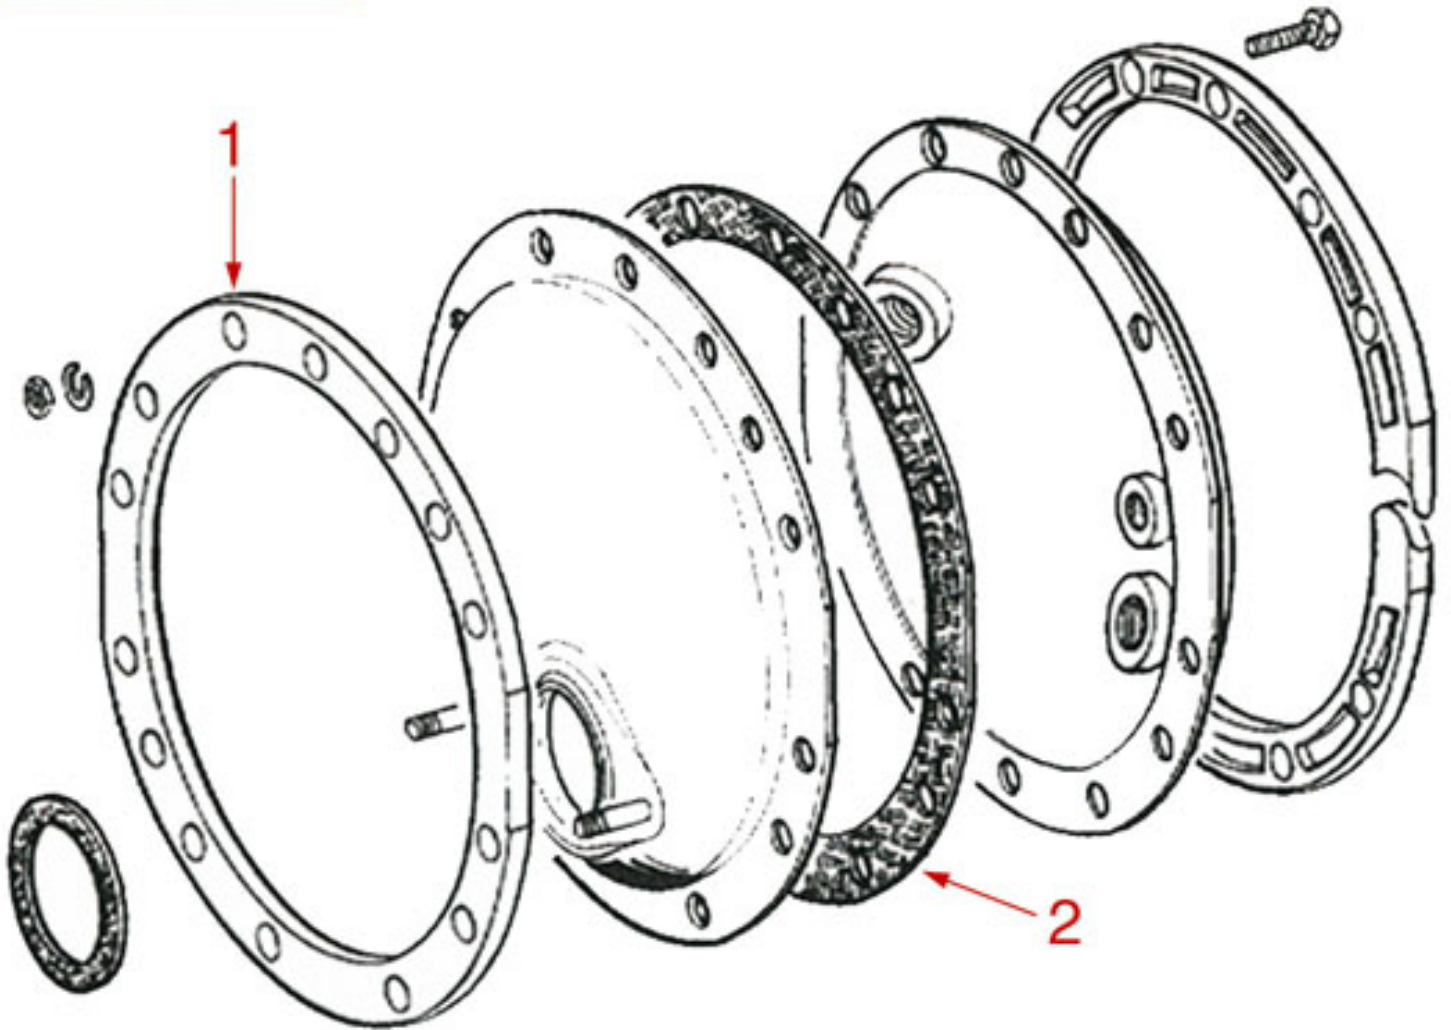

BOILER FLANGE

ARIETE E61

FS12

FUTURMAT-ARIETE

Position	LF code no.	Description
1	1048103	ALUMINIUM FLANGE-COVER 16 HOLES
2	1186552	BOILER GASKET $\varnothing$ 243x205x3 mm