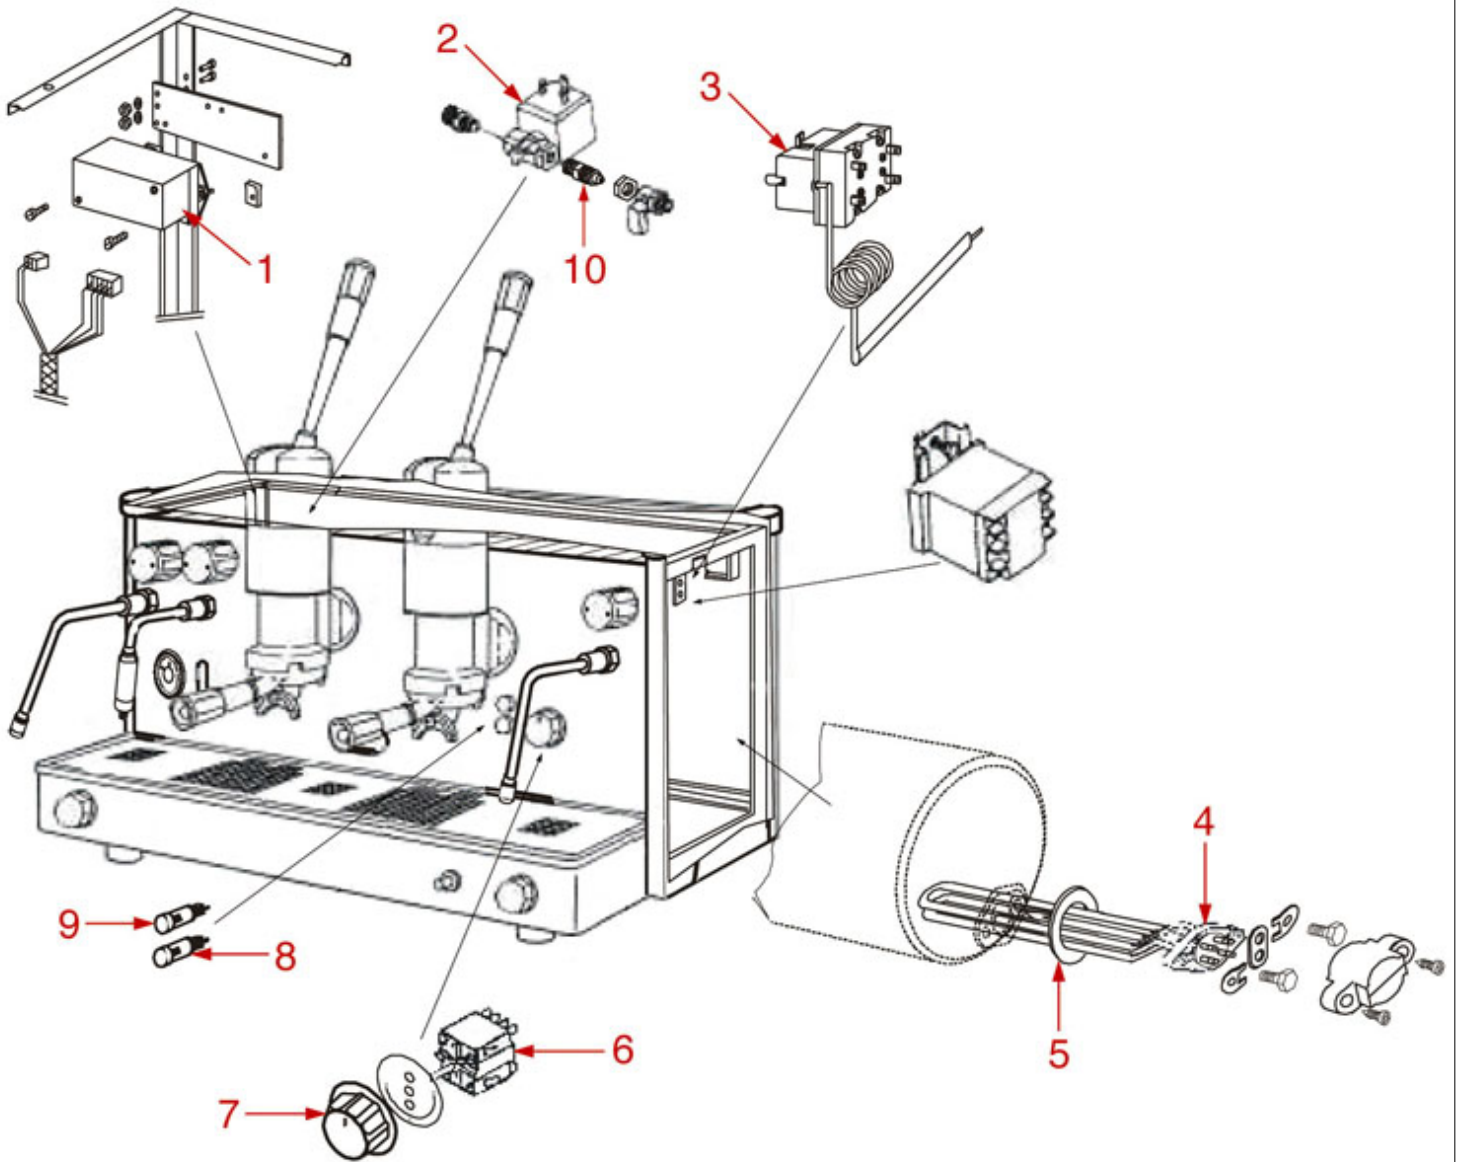

ELECTRIC COMPONENTS

FS20

FUTURMAT-ARIETE

Position	LF code no.	Description
1	1341200	LEVEL REGULATOR 230V 50/60Hz 5A
2	1120308	2-WAY SOLENOID VALVE SIRAI 230V 50Hz
3	1444509	THREE-PHASE THERMOSTAT 169°C
4	1755107	HEATING ELEMENT 2600W 220V
4	1755108	HEATING ELEMENT 3700W 220V
4	1755109	HEATING ELEMENT 5000W 220V
5	1186179	TEFLON FLAT GASKET $\varnothing$ 57x42x3 mm
6	1319031	SELECTOR SWITCH 0-2 POSITIONS 16A 250V
7	1241409	SELECTOR SWITCH KNOB BLACK
8	1221301	RED INDICATOR LAMP 250V
9	1221302	ORANGE INDICATOR LAMP 250V
10	1349408	CONICAL COUPLING