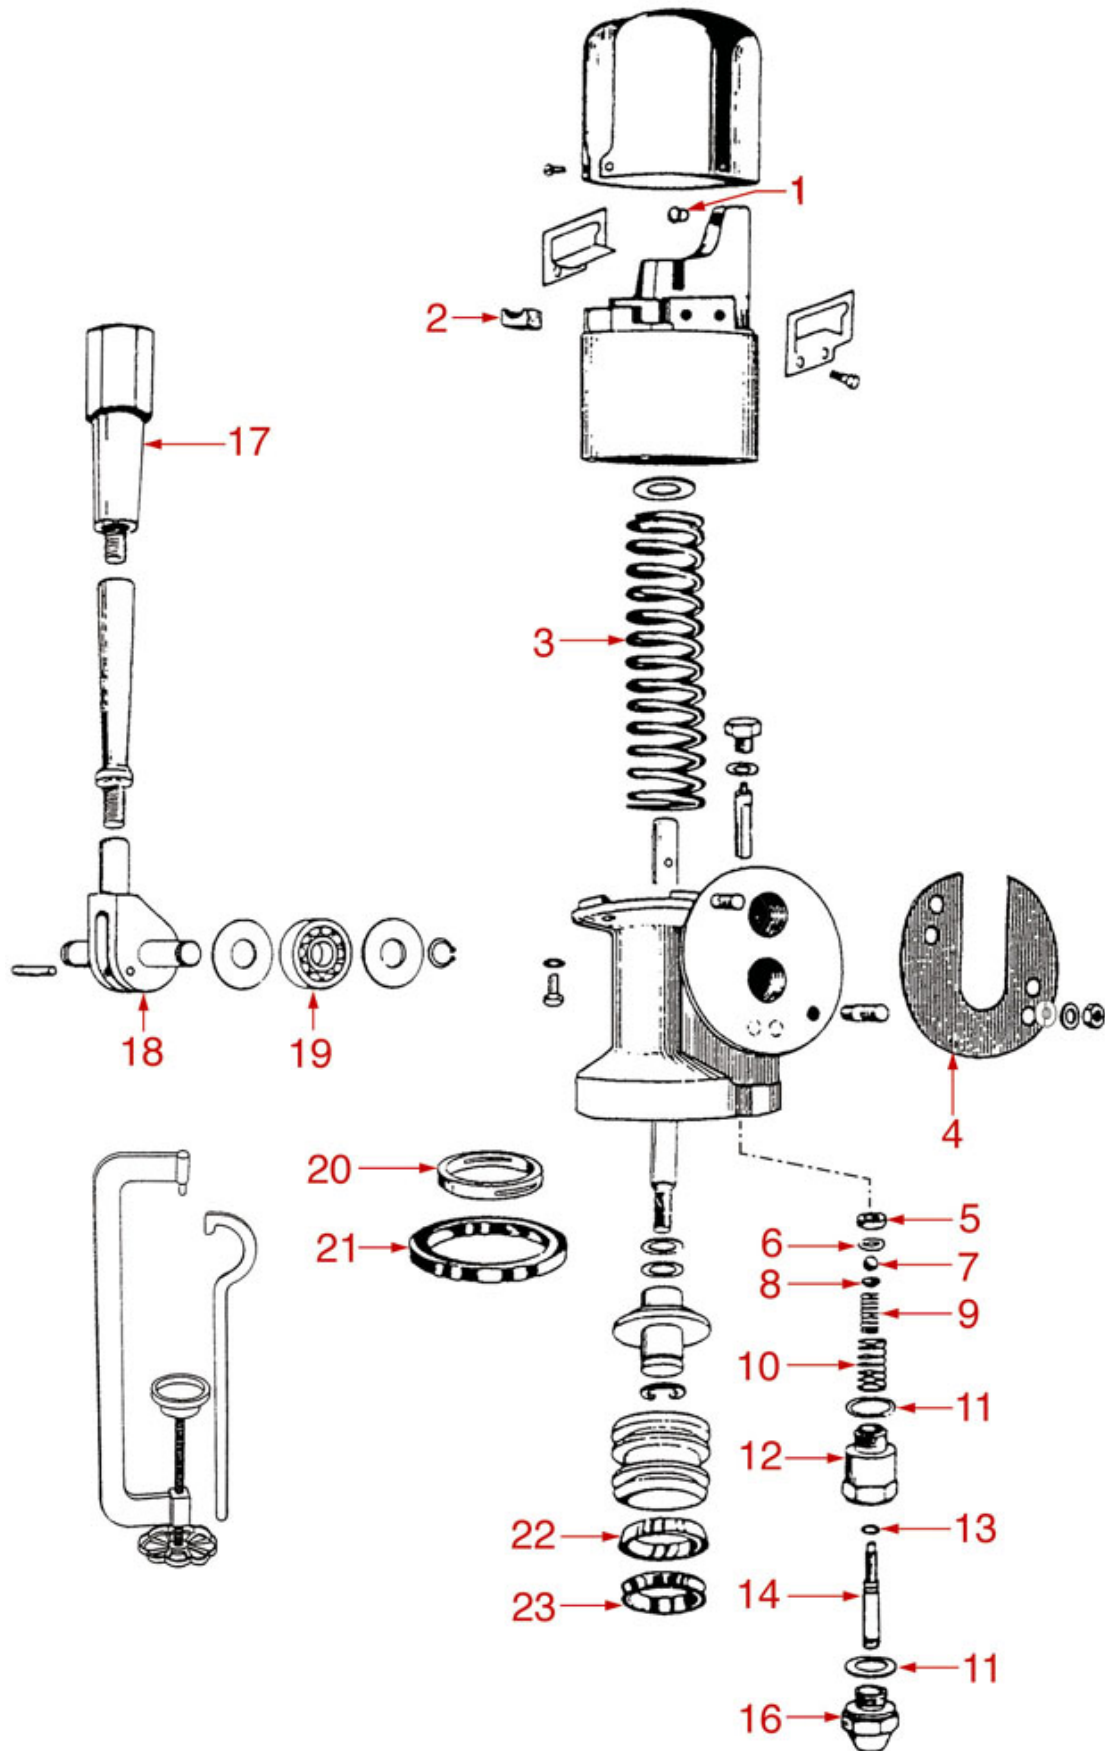

LEVER GROUP

FS23

Positions without LF code no.: upon request

FUTURMAT-ARIETE

Position	LF code no.	Description
1	1186254	RUBBER SHOCK ABSORBER
2	1186258	RUBBER SHOCK ABSORBER
3	1250407	LEVER GROUP SPRING
4	1186259	COFFEE GROUP GASKET $\varnothing$ 86x1 mm
5	1186369	EPDM FLAT GASKET $\varnothing$ 15x5.5x4 mm
6	1186260	GASKET HOLDER BUSHING
8	1186272	SPRING GUIDE BUSHING
9	1250112	INLET TAP SPRING $\varnothing$ 8x20 mm
10	1250160	PIN SPRING $\varnothing$ 14x23 mm
11	1186394	ASBESTOS FREE FLAT GASKET $\varnothing$ 22x17x2 mm
13	1186903	O-RING 02021 - RED SILICON
17	1241483	FILTER HOLDER HANDLE M12
19	1063906	BEARING 6203 2Z
20	1081250	SHOWER SCREEN $\varnothing$ 57 mm
21	1186722	FILTER HOLDER GASKET $\varnothing$ 73x57x8 mm
22	1186277	LIP SEAL $\varnothing$ 52x37x7.5 mm
23	1186816	LIP SEAL $\varnothing$ 50x38x7.5 mm