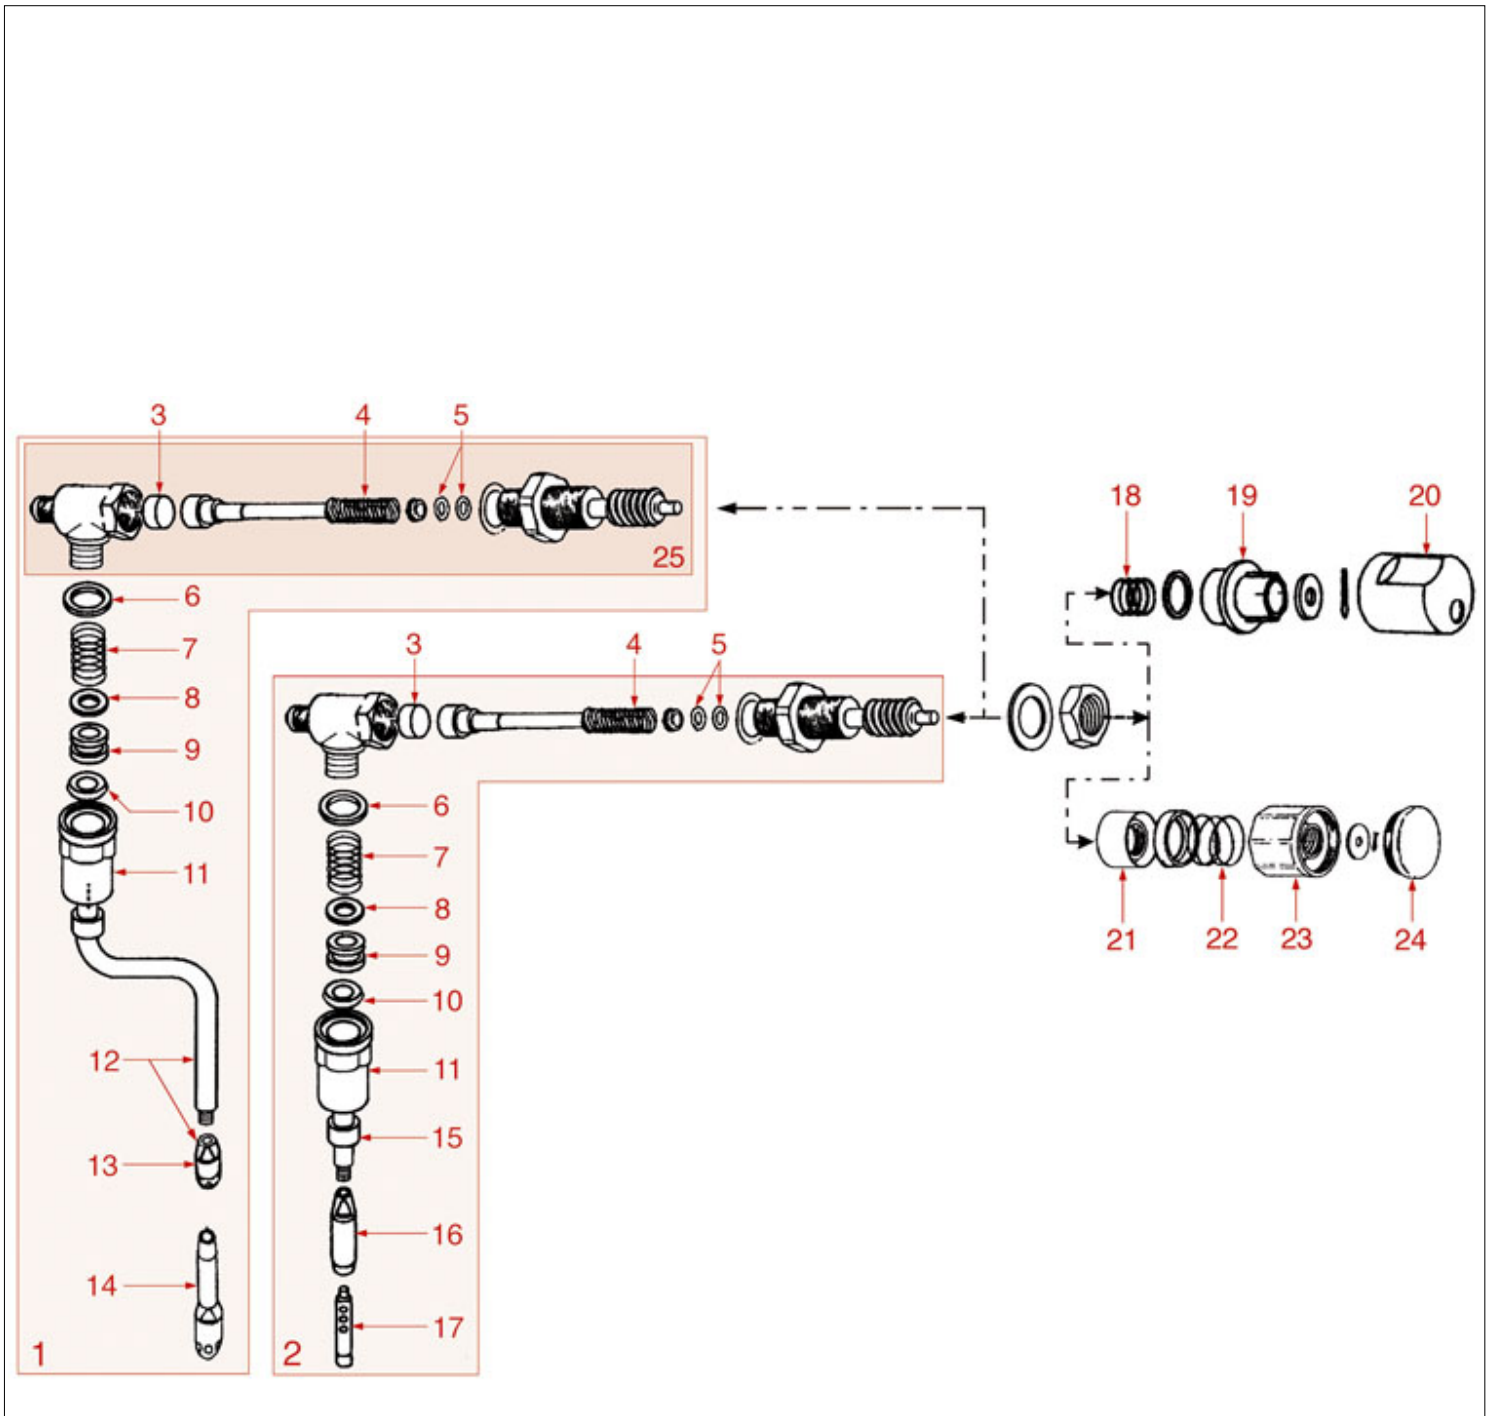

WATER/STEAM TAP

FS28

FUTURMAT-ARIETE

Position	LF code no.	Description
1	1348472	STEAM TAP ASSEMBLY
2	1348473	WATER TAP ASSEMBLY
3	1186442	BLIND GASKET \varnothing 12x5.8 mm SILICONE
4	1250415	TAP SPRING \varnothing 10x32 mm
5	1186612	O-RING 02025 VITON
6	1186314	TEFLON FLAT GASKET \varnothing 22x17x2 mm
7	1250549	SPRING \varnothing 11x25 mm
8	1186283	BRASS WASHER \varnothing 15x7x2.5 mm.
9	1186176	CONICAL TEFLON SEAL \varnothing 15x8x7 mm
10	1186346	O-RING 02043 EPDM
11	1348476	NUT FOR WATER/STEAM PIPE
12	1449853	STEAM PIPE COMPLETE
13	1449336	STEAM NOZZLE
15	1449854	FITTING FOR WATER PIPE
16	1449855	WATER PIPE NOZZLE M8 \varnothing 18 mm
17	1449858	WATER PIPE NOZZLE
18	1250510	HANDLE SPRING \varnothing 29x30 mm
19	1241371	HANDLE RING
20	1241372	WATER/STEAM TAP KNOB
21	1241481	HANDLE RING
22	1250179	HANDLE SPRING \varnothing 34x34 mm
23	1241402	WATER/STEAM TAP HANDLE
24	1241405	KNOB RING NUT
25	1348477	WATER/STEAM TAP