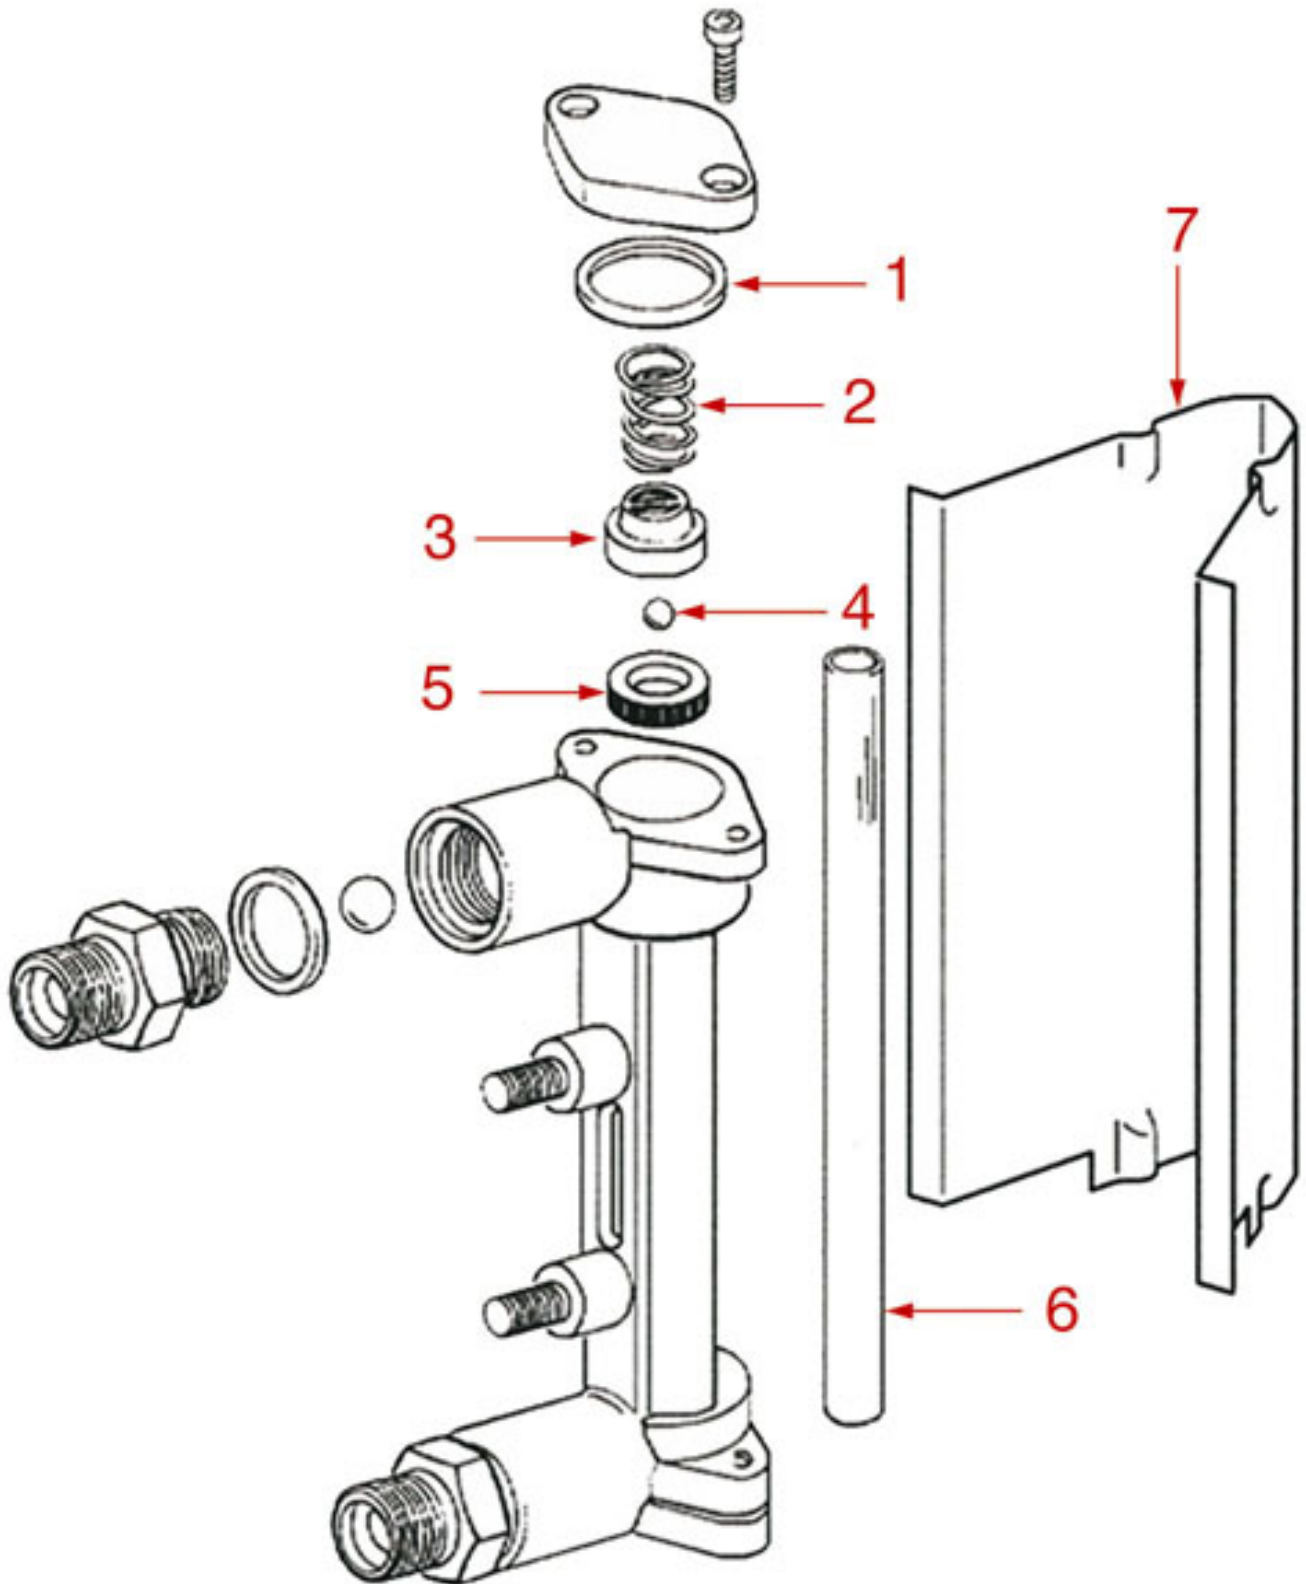

SIGHTGLASS ASSEMBLY

FUTURMAT-ARIETE

Position	LF code no.	Description
1	1186231	O-RING GASKET 04106 EPDM
2	1250401	LEVEL SPRING $\varnothing$ 22x20 mm
3	1186229	LEVEL GLASS GASKET HOLDER
4	1323001	RED LEVEL BALL
5	1186227	FLAT EPDM GASKET $\varnothing$ 21x11.5x5 mm
6	1520501	LEVEL GLASS $\varnothing$ 12x175 mm
6	1520534	LEVEL GLASS $\varnothing$ 12x107 mm SILK-SCREEN PRIN
7	1201526	LEVEL GAUGE PLATE