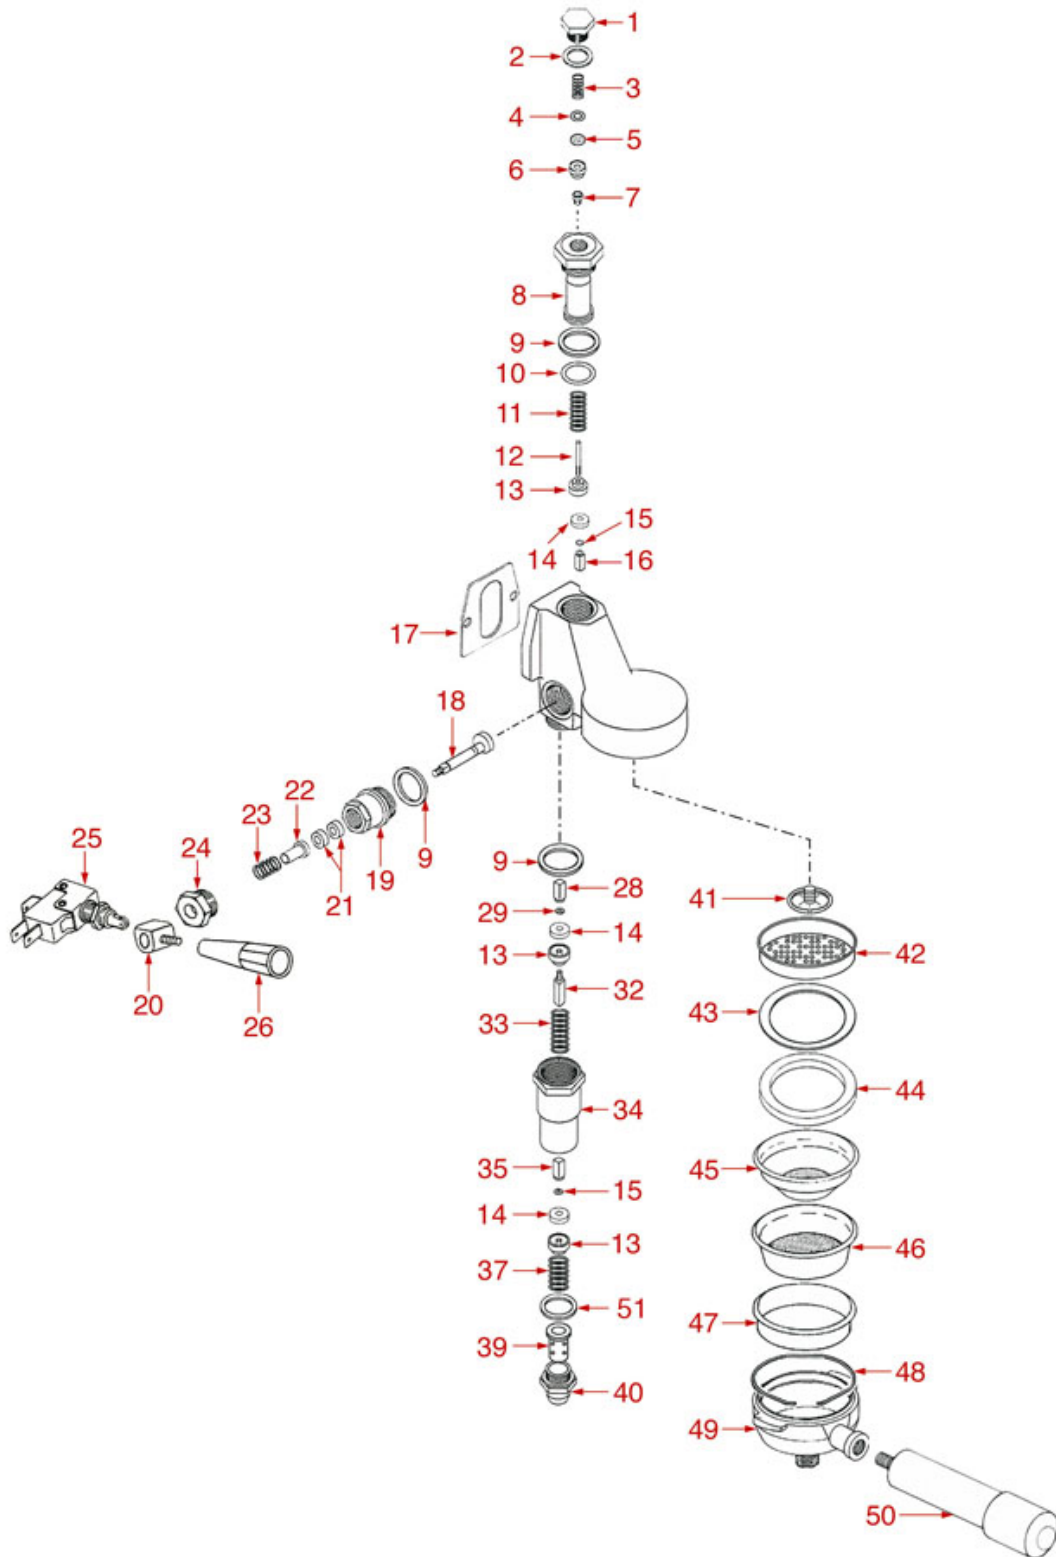

*Suitable **universal spare parts** may not be included*

DELIVERY GROUP

FUTURMAT-ARIETE

Position	LF code no.	Description
1	1439001	CAP ø 16 mm FOR BREW GROUP
2	1186326	TEFLON FLAT GASKET ø 22x16x2 mm
3	1250511	JET SPRING ø 8x20 mm
4	1186306	BRASS WASHER ø 10x5x1 mm
5	1160516	WATER FILTER ø 11 mm
6	1160515	FILTER HOLDER BUSHING
7	1501566	NOZZLE M6x1 HOLE ø 0,5 mm
8	1027016	UPPER CHROMIUM-PLATED SLEEVE
9	1186307	TEFLON FLAT GASKET ø 36x30x2 mm
10	1186472	O-RING 04075 EPDM
11	1250536	SPRING ø 13x42 mm
12	1324013	DELIVERY VALVE PIN
13	1186309	GASKET HOLDER BUSHING
14	1186311	NBR FLAT GASKET ø 13x4x4 mm
15	1186330	BRASS WASHER ø 6x3x0.5 mm
16	1324001	SQUARE PIN 11.1 mm 6x6 mm M3
17	1186502	COFFEE GROUP GASKET 79x71x2 mm
18	1184551	CAM FOR COFFEE GROUP
19	1349506	CAMS CHROMIUM-PLATED FITTING
21	1186312	EPDM FLAT GASKET ø 15.5x7.5x4 mm
22	1186313	CAM GUIDE BUSHING
23	1250516	SPRING ø 15x28 mm
24	1439533	STUFFING GLAND CHROME-PLATED FITTING
25	1240821	MICROSWITCH 10A 250V
26	1241403	BREWING GROUP HANDLE
28	1324033	SQUARE PIN 12.1 mm 6x6 mm M3
29	1186330	BRASS WASHER ø 6x3x0.5 mm
32	1324006	SQUARE PIN 40 mm 5x5 mm M4
33	1250537	SPRING ø 14x45 mm
35	1324007	SQUARE PASS-THR. PIN 6.5 mm 6x6 mm M3
37	1250515	SPRING ø 14x33 mm
39	1390501	DRAIN JET SWIRL
40	1439006	DRAIN CHROMIUM-PLATED FITTING
41	1501561	GROUP SPRAY NOZZLE ø 30 mm M10x1
42	1081016	SHOWER SCREEN ø 60 mm
43	1190001	PAPER SEAL ø 73x59x0.8 mm
44	1186721	FILTER HOLDER GASKET ø 74x57.5x8 mm
44	1186722	FILTER HOLDER GASKET ø 73x57x8 mm
44	1186723	FILTER HOLDER GASKET ø 73x57x8.5 mm
44	1186724	FILTER HOLDER GASKET ø 73x57x9 mm
45	1160060	1 CUP FILTER 6 gr
45	1160062	1 CUP FILTER 7 gr
46	1160061	2 CUPS FILTER 12 gr
46	1160063	2 CUPS FILTER 14 gr
47	1160339	BLIND FILTER
48	1250101	FILTER BLOCKING SPRING ø 1,00 mm INOX
49	1165022	FILTER HOLDER COFFEE MACHINES
50	1241504	FILTER HOLDER HANDLE M12
51	1186117	TEFLON FLAT GASKET ø 26x21x2 mm