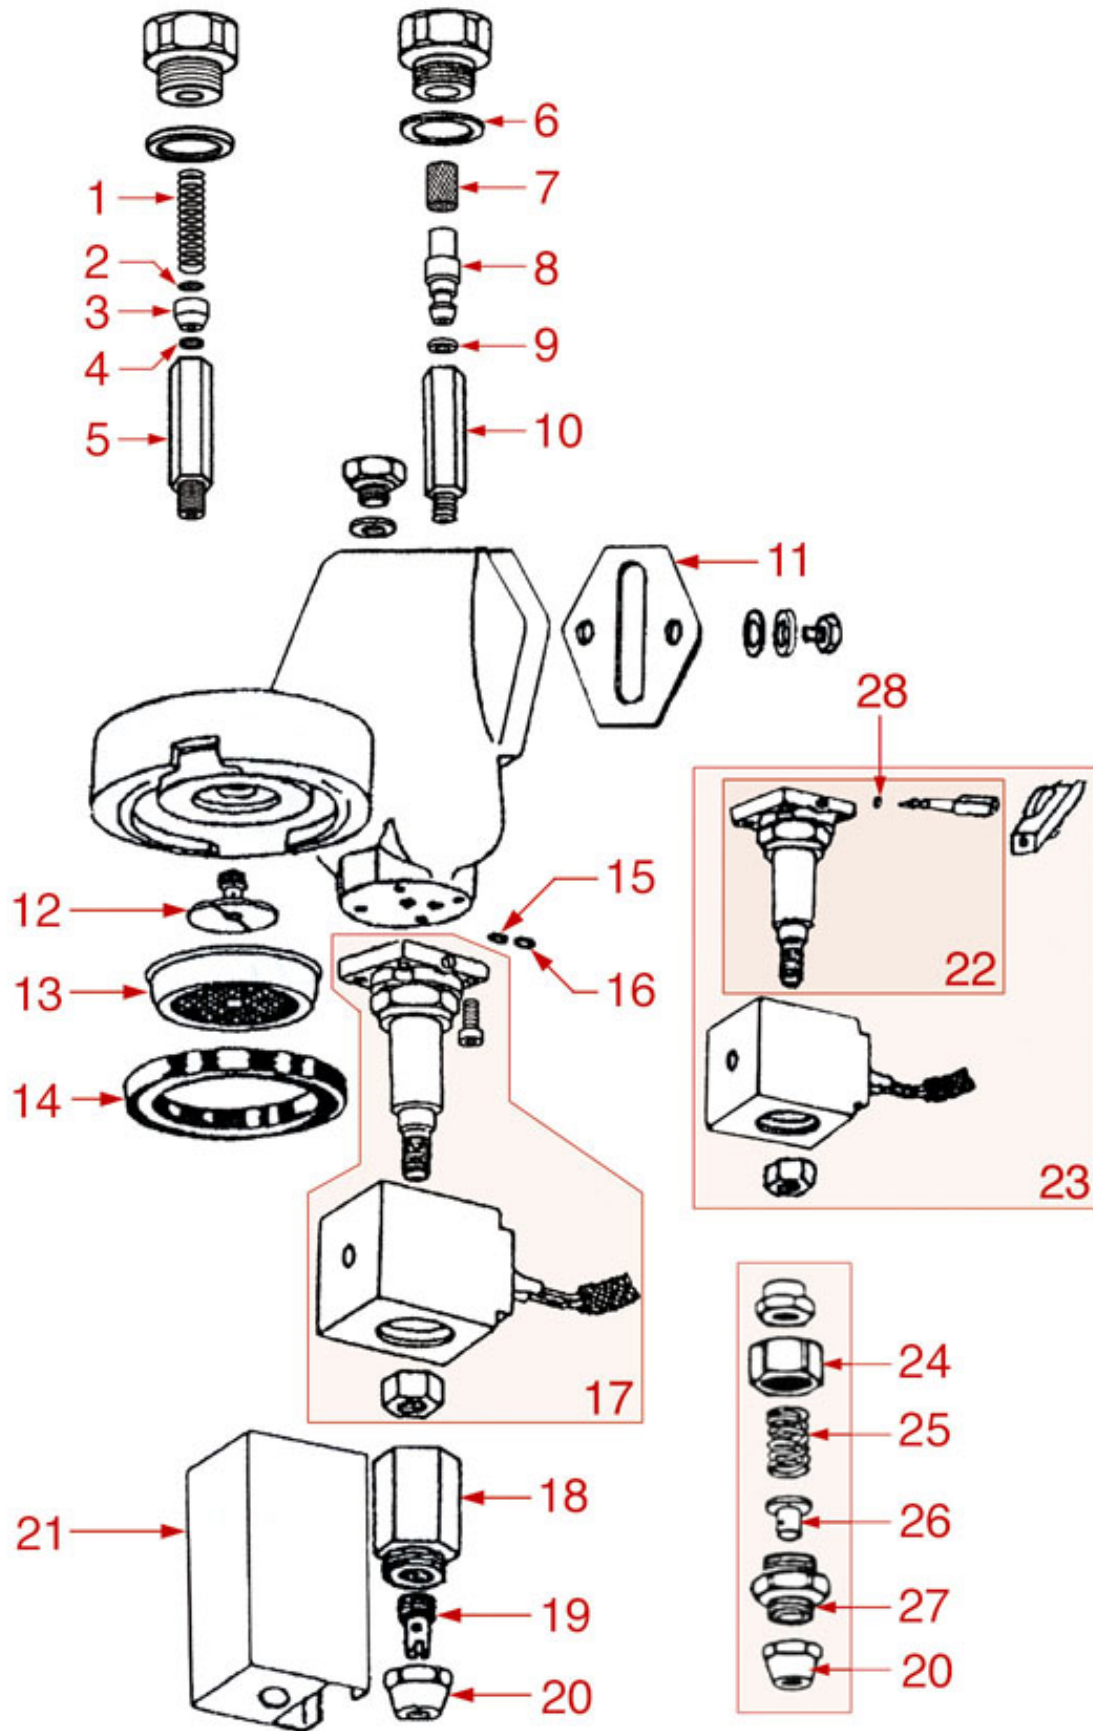

SOLENOID ASSEMBLY

FS34

FUTURMAT-ARIETE

Position	LF code no.	Description
6	1186201	TEFLON FLAT GASKET $\varnothing$ 21x16.8x2 mm
7	1160507	WATER FILTER $\varnothing$ 8.5x15 mm
8	1501570	NOZZLE GROUP
9	1186514	O-RING 02015 SILICON
11	1186502	COFFEE GROUP GASKET 79x71x2 mm
12	1501561	GROUP SPRAY NOZZLE $\varnothing$ 30 mm M10x1
13	1081016	SHOWER SCREEN $\varnothing$ 60 mm
14	1186722	FILTER HOLDER GASKET $\varnothing$ 73x57x8 mm
15	1186611	O-RING 02025 RED SILICONE
16	1186612	O-RING 02025 VITON
17	1120349	3-WAY SOLENOID VALVE PARKER 230V 50/60Hz
18	1349404	OUTLET FITTING
19	1349405	DRAIN JET SWIRL
20	1349403	DRAIN CHROMIUM-PLATED FITTING
21	1201572	MANUAL SOLENOID COVER
23	1120476	3-WAY SOLENOID VALVE PARKER 230V 50/60Hz
24	1349401	VALVE FITTING
25	1250160	PIN SPRING $\varnothing$ 14x23 mm
26	1390501	DRAIN JET SWIRL
27	1349402	OUTLET VALVE FITTING
28	1186163	O-RING 02010 EPDM
28	1186746	O-RING 02010 VITON