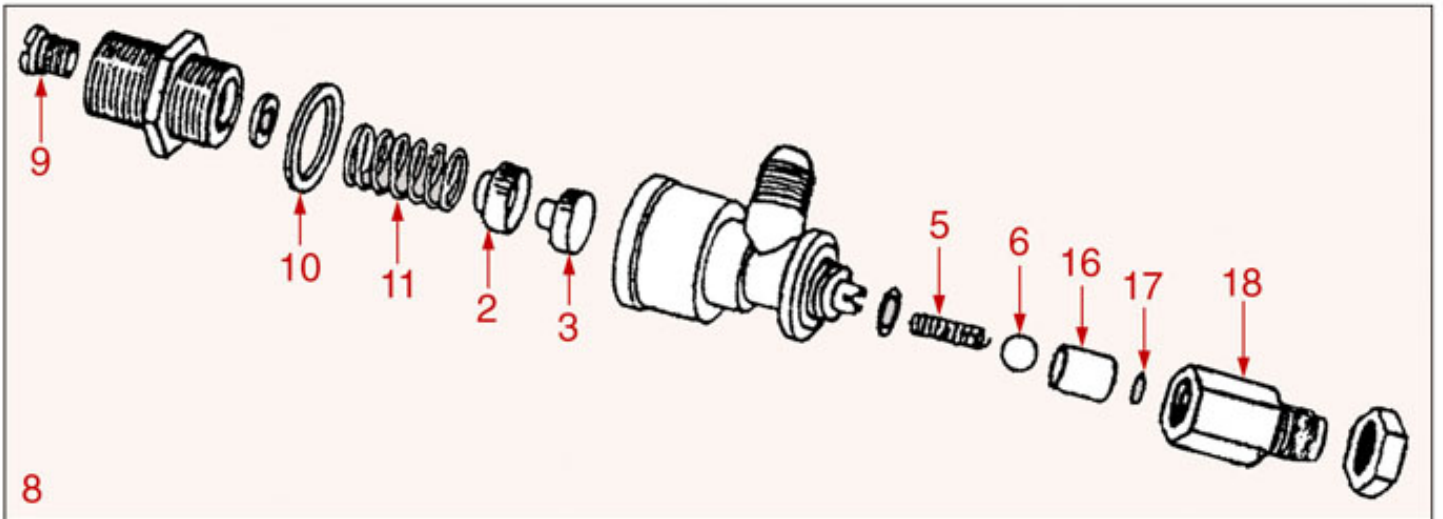

EXPANSION/RETENTION VALVE

FS11

FUTURMAT-ARIETE

Position	LF code no.	Description
1	1523526	EXPANSION AND NON-RETURN VALVE
2	1186131	GASKET HOLDER FOR TAP
3	1186129	FLAT EPDM GASKET \varnothing 15/6x10 mm
4	1186346	O-RING 02043 EPDM
5	1250202	NON-RETURN VALVE SPRING \varnothing 8x30 mm
6	1323415	STAINLESS STEEL BALL \varnothing 11 mm
8	1523527	EXPANSION AND NON-RETURN VALVE
10	1186238	O-RING 04081 EPDM
11	1250517	SPRING \varnothing 15.5x29 mm
17	1186422	O-RING 0108 EPDM
19	1523529	NON-RETURN VALVE
20	1349407	TAP FITTING