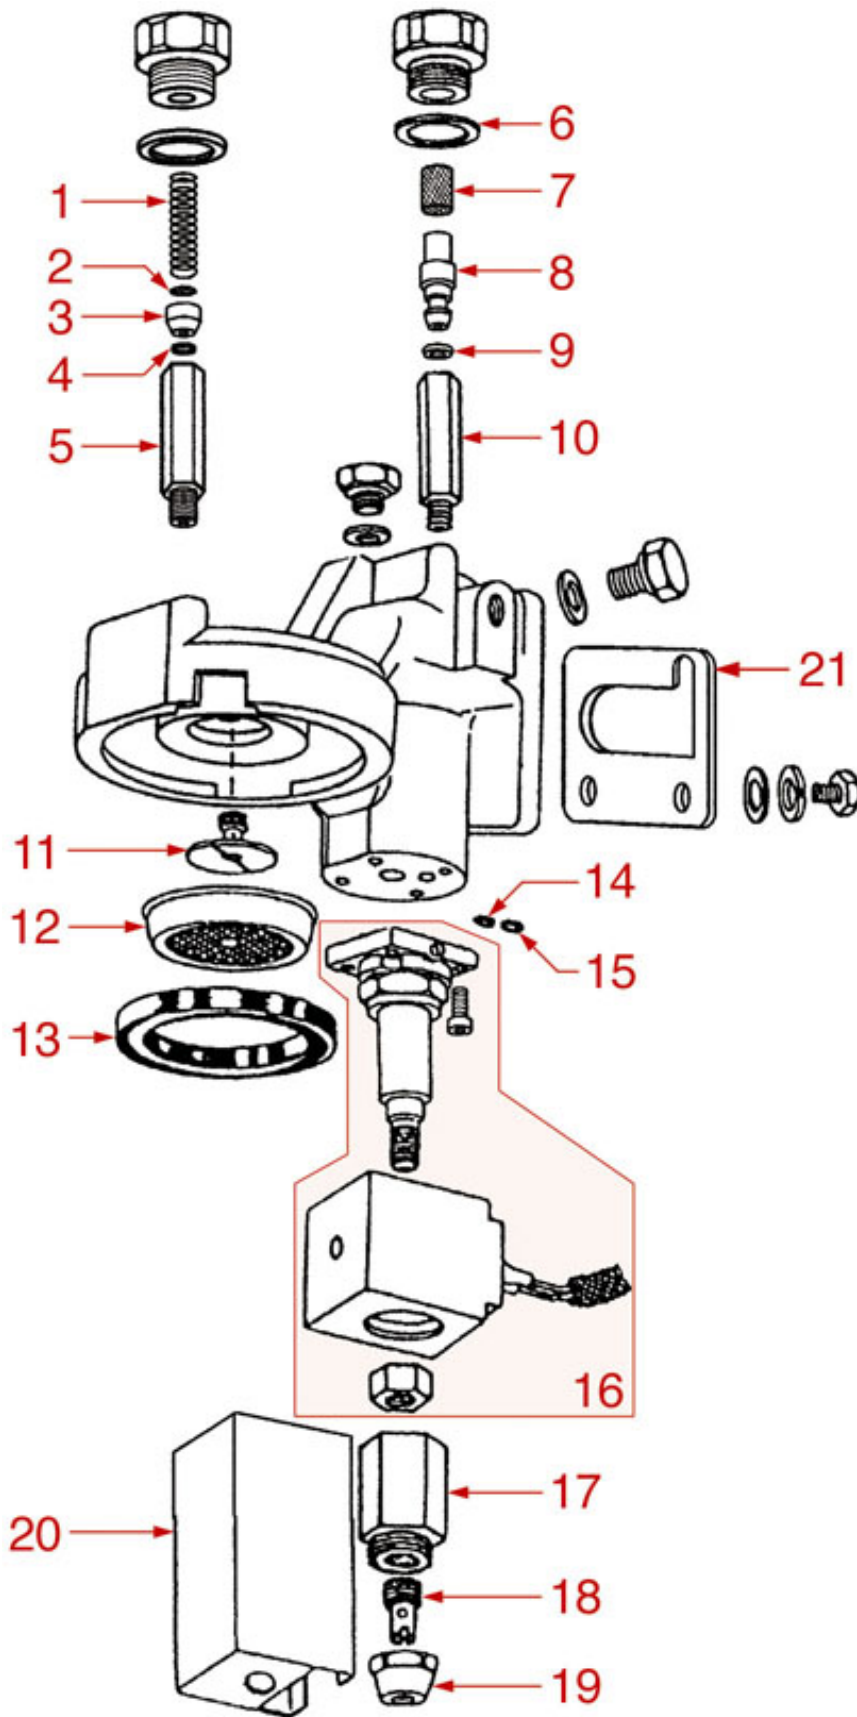

SOLENOID ASSEMBLY

FS33

Positions without LF code no.: upon request

FUTURMAT-ARIETE

Position	LF code no.	Description
1	1250402	JET SPRING $\varnothing$ 7x28 mm
2	1160311	WATER FILTER $\varnothing$ 7 mm
3	1501531	NOZZLE $\varnothing$ 8 HOLE $\varnothing$ 0.7 mm
4	1186252	O-RING R3 EPDM
5	1324051	SHORT PIN M6
5	1324052	SHORT PIN M8
6	1186201	TEFLON FLAT GASKET $\varnothing$ 21x16.8x2 mm
6	1186620	COPPER FLAT GASKET $\varnothing$ 22x17x1.5 mm
7	1160507	WATER FILTER $\varnothing$ 8.5x15 mm
8	1501570	NOZZLE GROUP
9	1186514	O-RING 02015 SILICON
10	1324085	INJECTOR SUPPORT
11	1501565	GROUP SPRAY NOZZLE $\varnothing$ 21 mm M5x1
12	1081016	SHOWER SCREEN $\varnothing$ 60 mm
13	1186722	FILTER HOLDER GASKET $\varnothing$ 73x57x8 mm
13	1186723	FILTER HOLDER GASKET $\varnothing$ 73x57x8.5 mm
13	1186724	FILTER HOLDER GASKET $\varnothing$ 73x57x9 mm
14	1186611	O-RING 02025 RED SILICONE
15	1186612	O-RING 02025 VITON
16	1120476	3-WAY SOLENOID VALVE PARKER 230V 50/60Hz
17	1349404	OUTLET FITTING
18	1349405	DRAIN JET SWIRL
19	1349403	DRAIN CHROMIUM-PLATED FITTING
20	1201572	MANUAL SOLENOID COVER