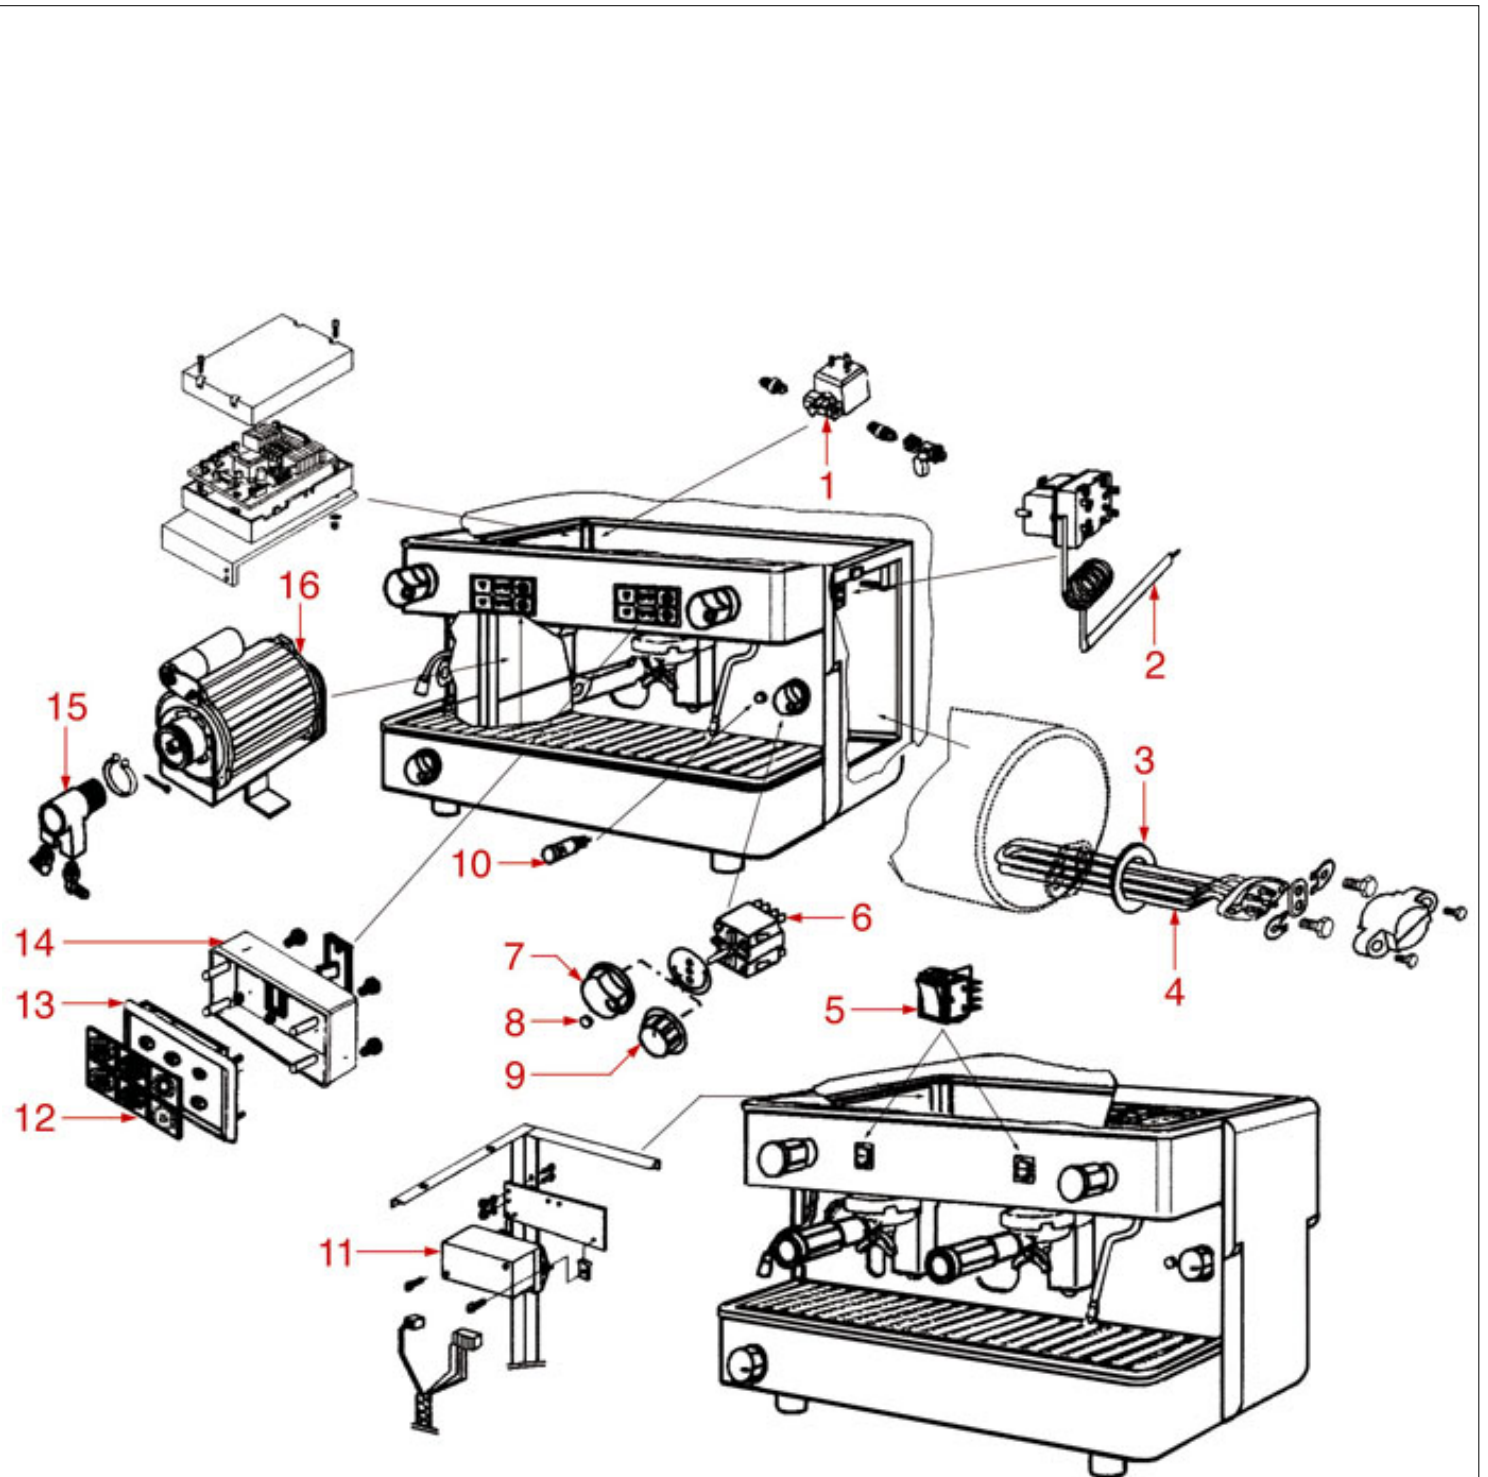

ELECTRIC COMPONENTS

FS26

FUTURMAT-ARIETE

Position	LF code no.	Description
1	1120308	2-WAY SOLENOID VALVE SIRAI 230V 50Hz
2	1444509	THREE-PHASE THERMOSTAT 169°C
3	1186179	TEFLON FLAT GASKET $\varnothing$ 57x42x3 mm
4	1755107	HEATING ELEMENT 2600W 220V
4	1755136	HEATING ELEMENT 3000W 230V
5	1319035	WHITE BIPOLAR SWITCH 16A 250V
6	1319031	SELECTOR SWITCH 0-2 POSITIONS 16A 250V
7	1241430	KNOB $\varnothing$ 42 mm
8	1241378	SILK SCREEN PRINTING FLASH F.HANDLE
9	1241409	SELECTOR SWITCH KNOB BLACK
10	1221301	RED INDICATOR LAMP 250V
11	1341200	LEVEL REGULATOR 230V 50/60Hz 5A
12	1319064	PUSH-BUTTON PANEL MEMBRANE 6 BUTTONS
12	1319069	PUSH-BUTTON PANEL MEMBRANE 6 BUTTONS
12	1319070	PUSH-BUTTON PANEL MEMBRANE 6 BUTTONS
12	1319075	PUSH-BUTTON PANEL MEMBRANE 6 BUTTONS
13	1319065	PUSH-BUTTON PANEL 5 BUTTONS
14	1319068	BOX FOR PUSH-BUTTON PANEL
15	1330002	ROTARY VANE PUMP ROTOFLOW $\varnothing$ 3/8" NPT
16	1240702	MOTOR RPM WITH CLAMP CONNECTION 165W